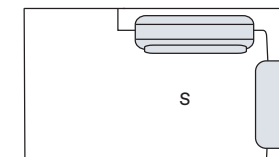

Extremidade 2 assentos
2-Seater end

S		
200 cm	Ref: DC200	91 cm
180 cm	Ref: DC180	81 cm
160 cm	Ref: DC160	71 cm
140 cm	Ref: DC140	61 cm

Centro
Center

S		
91 cm	Ref: EC091	91 cm
81 cm	Ref: EC081	81 cm
71 cm	Ref: EC071	71 cm
61 cm	Ref: EC061	61 cm

Canto
Corner

101 cm	Ref: PC101
--------	------------

Centro 2 assentos
2-seater Center

S		
182 cm	Ref: FC182	91 cm
162 cm	Ref: FC162	81 cm
142 cm	Ref: FC142	71 cm
122 cm	Ref: FC122	61 cm

Banqueta
Bench

S		
182 cm	Ref: HC182	91 cm
172 cm	Ref: HC172	81 cm
162 cm	Ref: HC162	71 cm

Banqueta
Bench

S		
182 cm	Ref: IC182	91 cm
172 cm	Ref: IC172	81 cm
162 cm	Ref: IC162	71 cm

Chaise longue

S		
109 cm	Ref: KC109	91 cm
99 cm	Ref: KC099	81 cm
89 cm	Ref: KC089	71 cm
79 cm	Ref: KC079	61 cm

Chaise longue