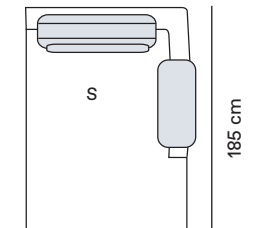

Canto
Corner

101 cm	Ref: PC101
--------	------------

Centro 2 assentos
2-seater Center

S		
182 cm	Ref: FC182	91 cm
162 cm	Ref: FC162	81 cm
142 cm	Ref: FC142	71 cm
122 cm	Ref: FC122	61 cm

Banqueta
Bench

S		
182 cm	Ref: HC182	91 cm
172 cm	Ref: HC172	81 cm
162 cm	Ref: HC162	71 cm

Banqueta
Bench

S		
182 cm	Ref: IC182	91 cm
172 cm	Ref: IC172	81 cm
162 cm	Ref: IC162	71 cm

Chaise longue

S		
109 cm	Ref: KC109	91 cm
99 cm	Ref: KC099	81 cm
89 cm	Ref: KC089	71 cm
79 cm	Ref: KC079	61 cm

Chaise longue

S		
109 cm	Ref: JC109	91 cm
99 cm	Ref: JC099	81 cm
89 cm	Ref: JC089	71 cm
79 cm	Ref: JC079	61 cm