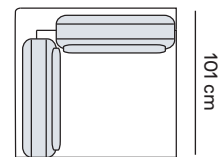

Puff
Ottoman

91 x 91 cm	Ref: GC091
81 x 81 cm	Ref: GC081
71 x 71 cm	Ref: GC071
61 x 61 cm	Ref: GC061

Extremidade 2 assentos
2-Seater end

S		
200 cm	Ref: CC200	91 cm
180 cm	Ref: CC180	81 cm
160 cm	Ref: CC160	71 cm
140 cm	Ref: CC140	61 cm

Extremidade 2 assentos
2-Seater end

S		
200 cm	Ref: DC200	91 cm
180 cm	Ref: DC180	81 cm
160 cm	Ref: DC160	71 cm
140 cm	Ref: DC140	61 cm

Centro
Center

S		
91 cm	Ref: EC091	91 cm
81 cm	Ref: EC081	81 cm
71 cm	Ref: EC071	71 cm
61 cm	Ref: EC061	61 cm

Canto
Corner

101 cm	Ref: PC101
--------	------------

Centro 2 assentos
2-seater Center

S		
182 cm	Ref: FC182	91 cm
162 cm	Ref: FC162	81 cm
142 cm	Ref: FC142	71 cm
122 cm	Ref: FC122	61 cm

Banqueta
Bench

S		
182 cm	Ref: HC182	91 cm
172 cm	Ref: HC172	81 cm
162 cm	Ref: HC162	71 cm

Banqueta
Bench

S		
182 cm	Ref: IC182	91 cm
172 cm	Ref: IC172	81 cm
162 cm	Ref: IC162	71 cm

Chaise longue

S		
109 cm	Ref: KC109	91 cm
99 cm	Ref: KC099	81 cm
89 cm	Ref: KC089	71 cm
79 cm	Ref: KC079	61 cm

Chaise longue