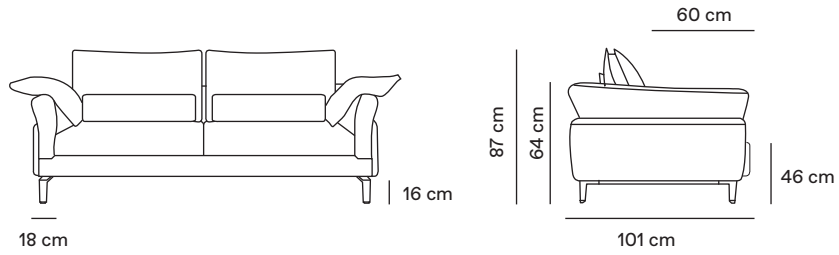

THE MOOD

SOFA: MK.1230

SOFA: MK.1230

Ângulo mesa / Table angle

Ângulo puff / Ottoman angle

Sofá 2 assentos
2-Seater Sofa

S		
218 cm	Ref: OC218	91 cm
198 cm	Ref: OC198	81 cm
178 cm	Ref: OC178	71 cm
158 cm	Ref: OC158	61 cm

Cadeira
Armchair

S		
97 cm	Ref: NC097	61 cm

Extremidade
End

S		
109 cm	Ref: AC109	91 cm
99 cm	Ref: AC099	81 cm
89 cm	Ref: AC089	71 cm
79 cm	Ref: AC079	61 cm

Extremidade
End

S		
109 cm	Ref: BC109	91 cm
99 cm	Ref: BC099	81 cm
89 cm	Ref: BC089	71 cm
79 cm	Ref: BC079	61 cm

Extremidade 2 assentos
2-Seater end

S		
200 cm	Ref: DC200	91 cm
180 cm	Ref: DC180	81 cm
160 cm	Ref: DC160	71 cm
140 cm	Ref: DC140	61 cm

Centro
Center

S		
91 cm	Ref: EC091	91 cm
81 cm	Ref: EC081	81 cm
71 cm	Ref: EC071	71 cm
61 cm	Ref: EC061	61 cm

Canto
Corner

101 cm	Ref: PC101
--------	------------

Centro 2 assentos
2-seater Center

S		
182 cm	Ref: FC182	91 cm
162 cm	Ref: FC162	81 cm
142 cm	Ref: FC142	71 cm
122 cm	Ref: FC122	61 cm

Banqueta
Bench

S		
182 cm	Ref: HC182	91 cm
172 cm	Ref: HC172	81 cm
162 cm	Ref: HC162	71 cm