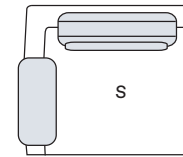

THE MOOD

SOFA: MK.1230

SOFA: MK.1230

Ângulo mesa / Table angle

Ângulo puff / Ottoman angle

Sofá 2 assentos
2-Seater Sofa

S		
218 cm	Ref: OC218	91 cm
198 cm	Ref: OC198	81 cm
178 cm	Ref: OC178	71 cm
158 cm	Ref: OC158	61 cm

Cadeira
Armchair

S		
97 cm	Ref: NC097	61 cm

Extremidade
End

S		
109 cm	Ref: AC109	91 cm
99 cm	Ref: AC099	81 cm
89 cm	Ref: AC089	71 cm
79 cm	Ref: AC079	61 cm

Extremidade
End

S		
109 cm	Ref: BC109	91 cm
99 cm	Ref: BC099	81 cm
89 cm	Ref: BC089	71 cm
79 cm	Ref: BC079	61 cm

Extremidade 2 assentos
2-Seater end

S		
200 cm	Ref: DC200	91 cm
180 cm	Ref: DC180	81 cm
160 cm	Ref: DC160	71 cm
140 cm	Ref: DC140	61 cm

Centro
Center

S		
91 cm	Ref: EC091	91 cm
81 cm	Ref: EC081	81 cm
71 cm	Ref: EC071	71 cm
61 cm	Ref: EC061	61 cm

Canto
Corner

101 cm	Ref: PC101
--------	------------

Centro 2 assentos
2-seater Center

S		
182 cm	Ref: FC182	91 cm
162 cm	Ref: FC162	81 cm
142 cm	Ref: FC142	71 cm
122 cm	Ref: FC122	61 cm

Banqueta
Bench

S		
182 cm	Ref: HC182	91 cm
172 cm	Ref: HC172	81 cm
162 cm	Ref: HC162	71 cm