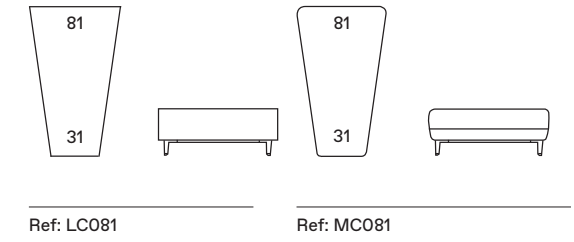

THE MOOD

SOFA: MK.1230

SOFA: MK.1230

Ângulo mesa / Table angle

Ângulo puff / Ottoman angle

Sofá 2 assentos
2-Seater Sofa

S		
218 cm	Ref: OC218	91 cm
198 cm	Ref: OC198	81 cm
178 cm	Ref: OC178	71 cm
158 cm	Ref: OC158	61 cm

Cadeira
Armchair

S		
97 cm	Ref: NC097	61 cm

Extremidade
End

S		
109 cm	Ref: AC109	91 cm
99 cm	Ref: AC099	81 cm
89 cm	Ref: AC089	71 cm
79 cm	Ref: AC079	61 cm

Extremidade
End

S		
109 cm	Ref: BC109	91 cm
99 cm	Ref: BC099	81 cm
89 cm	Ref: BC089	71 cm
79 cm	Ref: BC079	61 cm

Puff
Ottoman

91 x 91 cm	Ref: GC091
81 x 81 cm	Ref: GC081
71 x 71 cm	Ref: GC071
61 x 61 cm	Ref: GC061

Extremidade 2 assentos
2-Seater end

S		
200 cm	Ref: CC200	91 cm
180 cm	Ref: CC180	81 cm
160 cm	Ref: CC160	71 cm
140 cm	Ref: CC140	61 cm

Extremidade 2 assentos
2-Seater end

S		
200 cm	Ref: DC200	91 cm
180 cm	Ref: DC180	81 cm
160 cm	Ref: DC160	71 cm
140 cm	Ref: DC140	61 cm

Centro
Center

S		
91 cm	Ref: EC091	91 cm
81 cm	Ref: EC081	81 cm
71 cm	Ref: EC071	71 cm
61 cm	Ref: EC061	61 cm