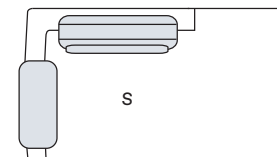

Canto
Corner

101 cm	Ref: PC101
--------	------------

Centro 2 assentos
2-seater Center

S		
182 cm	Ref: FC182	91 cm
162 cm	Ref: FC162	81 cm
142 cm	Ref: FC142	71 cm
122 cm	Ref: FC122	61 cm

Banqueta
Bench

S		
182 cm	Ref: HC182	91 cm
172 cm	Ref: HC172	81 cm
162 cm	Ref: HC162	71 cm

Banqueta
Bench

S		
182 cm	Ref: IC182	91 cm
172 cm	Ref: IC172	81 cm
162 cm	Ref: IC162	71 cm

Chaise longue

S		
109 cm	Ref: KC109	91 cm
99 cm	Ref: KC099	81 cm
89 cm	Ref: KC089	71 cm
79 cm	Ref: KC079	61 cm

Chaise longue