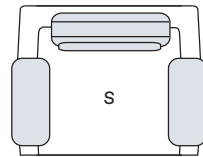

THE MOOD

SOFA: MK.1230

SOFA: MK.1230

Ângulo mesa / Table angle

Ângulo puff / Ottoman angle

Sofá 2 assentos
2-Seater Sofa

S		
218 cm	Ref: OC218	91 cm
198 cm	Ref: OC198	81 cm
178 cm	Ref: OC178	71 cm
158 cm	Ref: OC158	61 cm

Cadeira
Armchair

S		
97 cm	Ref: NC097	61 cm

Extremidade
End

S		
109 cm	Ref: AC109	91 cm
99 cm	Ref: AC099	81 cm
89 cm	Ref: AC089	71 cm
79 cm	Ref: AC079	61 cm

Extremidade
End

S		
109 cm	Ref: BC109	91 cm
99 cm	Ref: BC099	81 cm
89 cm	Ref: BC089	71 cm
79 cm	Ref: BC079	61 cm

Extremidade 2 assentos
2-Seater end

S		
200 cm	Ref: DC200	91 cm
180 cm	Ref: DC180	81 cm
160 cm	Ref: DC160	71 cm
140 cm	Ref: DC140	61 cm

Centro
Center

S		
91 cm	Ref: EC091	91 cm
81 cm	Ref: EC081	81 cm
71 cm	Ref: EC071	71 cm
61 cm	Ref: EC061	61 cm

Canto
Corner

101 cm	Ref: PC101
--------	------------

Centro 2 assentos
2-seater Center

S		
182 cm	Ref: FC182	91 cm
162 cm	Ref: FC162	81 cm
142 cm	Ref: FC142	71 cm
122 cm	Ref: FC122	61 cm

Banqueta
Bench

S		
182 cm	Ref: HC182	91 cm
172 cm	Ref: HC172	81 cm
162 cm	Ref: HC162	71 cm