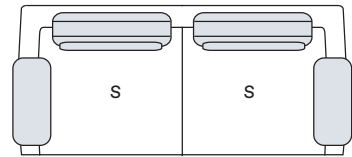

THE MOOD

SOFA: MK.1230

SOFA: MK.1230

Ângulo mesa / Table angle

Ângulo puff / Ottoman angle

Sofá 2 assentos
2-Seater Sofa

S		
218 cm	Ref: OC218	91 cm
198 cm	Ref: OC198	81 cm
178 cm	Ref: OC178	71 cm
158 cm	Ref: OC158	61 cm

Cadeira
Armchair

S		
97 cm	Ref: NC097	61 cm

Extremidade
End

S		
109 cm	Ref: AC109	91 cm
99 cm	Ref: AC099	81 cm
89 cm	Ref: AC089	71 cm
79 cm	Ref: AC079	61 cm

Extremidade
End

S		
109 cm	Ref: BC109	91 cm
99 cm	Ref: BC099	81 cm
89 cm	Ref: BC089	71 cm
79 cm	Ref: BC079	61 cm

Puff
Ottoman

91 x 91 cm	Ref: GC091
81 x 81 cm	Ref: GC081
71 x 71 cm	Ref: GC071
61 x 61 cm	Ref: GC061

Extremidade 2 assentos
2-Seater end

S		
200 cm	Ref: CC200	91 cm
180 cm	Ref: CC180	81 cm
160 cm	Ref: CC160	71 cm
140 cm	Ref: CC140	61 cm

Extremidade 2 assentos
2-Seater end

S		
200 cm	Ref: DC200	91 cm
180 cm	Ref: DC180	81 cm
160 cm	Ref: DC160	71 cm
140 cm	Ref: DC140	61 cm

Centro
Center

S		
91 cm	Ref: EC091	91 cm
81 cm	Ref: EC081	81 cm
71 cm	Ref: EC071	71 cm
61 cm	Ref: EC061	61 cm