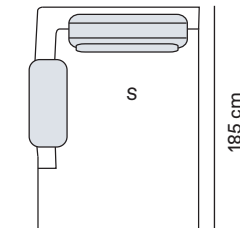

Canto
Corner

101 cm	Ref: PC101
--------	------------

Centro 2 assentos
2-seater Center

S		
182 cm	Ref: FC182	91 cm
162 cm	Ref: FC162	81 cm
142 cm	Ref: FC142	71 cm
122 cm	Ref: FC122	61 cm

Banqueta
Bench

S		
182 cm	Ref: HC182	91 cm
172 cm	Ref: HC172	81 cm
162 cm	Ref: HC162	71 cm

Banqueta
Bench

S		
182 cm	Ref: IC182	91 cm
172 cm	Ref: IC172	81 cm
162 cm	Ref: IC162	71 cm

Chaise longue

S		
109 cm	Ref: KC109	91 cm
99 cm	Ref: KC099	81 cm
89 cm	Ref: KC089	71 cm
79 cm	Ref: KC079	61 cm

Chaise longue