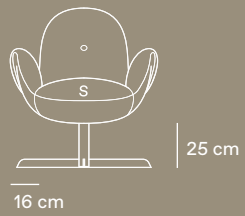

THE MOOD

ARMCHAIR: MK.1253

Cadeira / Armchair

S

72 cm

Ref. AN072

42 cm