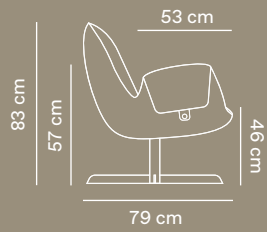

THE MOOD

ARMCHAIR: MK.1253

Cadeira / Armchair

S

72 cm

Ref. AN072

42 cm