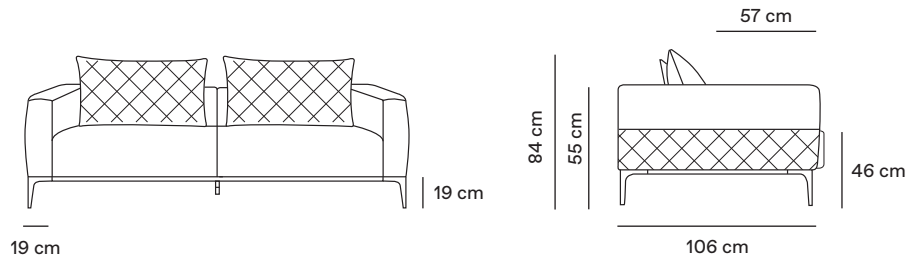

# SOFA: MK.1350

Sofá 2 assentos  
2-Seater Sofa

S		
220 cm	Ref: MF220	91 cm
200 cm	Ref: MF200	81 cm
180 cm	Ref: MF180	71 cm
160 cm	Ref: MF160	61 cm

Cadeiraão  
Armchair

S		
99 cm	Ref: LF099	61 cm

Extremidade  
End

S		
110 cm	Ref: AF110	91 cm
100 cm	Ref: AF100	81 cm
90 cm	Ref: AF090	71 cm
80 cm	Ref: AF080	61 cm

Extremidade  
End

S		
110 cm	Ref: BF110	91 cm
100 cm	Ref: BF100	81 cm
90 cm	Ref: BF090	71 cm
80 cm	Ref: BF080	61 cm

Extremidade 2 assentos  
2-Seater end

S		
201 cm	Ref: CF201	91 cm
181 cm	Ref: CF181	81 cm
161 cm	Ref: CF161	71 cm
141 cm	Ref: CF141	61 cm

Extremidade 2 assentos  
2-Seater end

S		
201 cm	Ref: DF201	91 cm
181 cm	Ref: DF181	81 cm
161 cm	Ref: DF161	71 cm
141 cm	Ref: DF141	61 cm

Centro 2 assentos  
2-Seater center

S		
182 cm	Ref: FF182	91 cm
162 cm	Ref: FF162	81 cm
142 cm	Ref: FF142	71 cm
122 cm	Ref: FF122	61 cm

Canto  
Corner

106 cm	Ref: JF106
--------	------------

Canto  
Corner