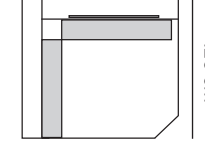

Centro 2 assentos  
2-Seater center

S		
182 cm	Ref: FF182	91 cm
162 cm	Ref: FF162	81 cm
142 cm	Ref: FF142	71 cm
122 cm	Ref: FF122	61 cm

Canto  
Corner

106 cm	Ref: JF106
--------	------------

Canto  
Corner

120 cm	Ref: KF120
--------	------------

Chaise longue

S		
110 cm	Ref: HF110	91 cm
100 cm	Ref: HF100	81 cm
90 cm	Ref: HF090	71 cm
80 cm	Ref: HF080	61 cm

Chaise longue

S		
110 cm	Ref: IF110	91 cm
100 cm	Ref: IF100	81 cm
90 cm	Ref: IF090	71 cm
80 cm	Ref: IF080	61 cm