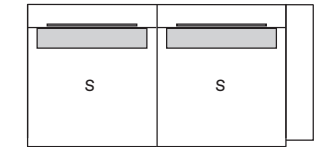

S		
110 cm	Ref: AF110	91 cm
100 cm	Ref: AF100	81 cm
90 cm	Ref: AF090	71 cm
80 cm	Ref: AF080	61 cm

Extremidade  
End

S		
110 cm	Ref: BF110	91 cm
100 cm	Ref: BF100	81 cm
90 cm	Ref: BF090	71 cm
80 cm	Ref: BF080	61 cm

Extremidade 2 assentos  
2-Seater end

S		
201 cm	Ref: CF201	91 cm
181 cm	Ref: CF181	81 cm
161 cm	Ref: CF161	71 cm
141 cm	Ref: CF141	61 cm

Extremidade 2 assentos  
2-Seater end

S		
201 cm	Ref: DF201	91 cm
181 cm	Ref: DF181	81 cm
161 cm	Ref: DF161	71 cm
141 cm	Ref: DF141	61 cm