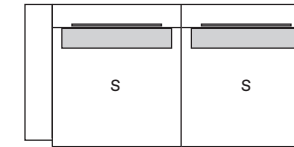

Extremidade 2 assentos
2-Seater end

S		
201 cm	Ref: CF201	91 cm
181 cm	Ref: CF181	81 cm
161 cm	Ref: CF161	71 cm
141 cm	Ref: CF141	61 cm