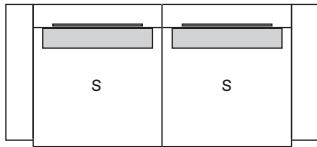

# SOFA: MK.1350

Sofá 2 assentos  
2-Seater Sofa

S		
220 cm	Ref: MF220	91 cm
200 cm	Ref: MF200	81 cm
180 cm	Ref: MF180	71 cm
160 cm	Ref: MF160	61 cm

Cadeiraão  
Armchair

S		
99 cm	Ref: LF099	61 cm

Extremidade  
End