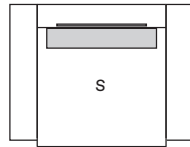

# SOFA: MK.1350

Sofá 2 assentos  
2-Seater Sofa

S		
220 cm	Ref: MF220	91 cm
200 cm	Ref: MF200	81 cm
180 cm	Ref: MF180	71 cm
160 cm	Ref: MF160	61 cm

Cadeiraão  
Armchair

S		
99 cm	Ref: LF099	61 cm

Extremidade  
End

S		
110 cm	Ref: AF110	91 cm
100 cm	Ref: AF100	81 cm
90 cm	Ref: AF090	71 cm
80 cm	Ref: AF080	61 cm

Extremidade  
End

S		
110 cm	Ref: BF110	91 cm
100 cm	Ref: BF100	81 cm
90 cm	Ref: BF090	71 cm
80 cm	Ref: BF080	61 cm