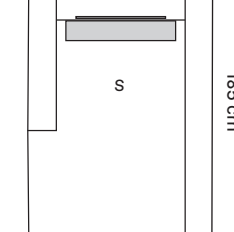

Centro 2 assentos  
2-Seater center

S		
182 cm	Ref: FF182	91 cm
162 cm	Ref: FF162	81 cm
142 cm	Ref: FF142	71 cm
122 cm	Ref: FF122	61 cm

Canto  
Corner

106 cm	Ref: JF106
--------	------------

Canto  
Corner

120 cm	Ref: KF120
--------	------------

Chaise longue

S		
110 cm	Ref: HF110	91 cm
100 cm	Ref: HF100	81 cm
90 cm	Ref: HF090	71 cm
80 cm	Ref: HF080	61 cm

Chaise longue

S		
110 cm	Ref: IF110	91 cm
100 cm	Ref: IF100	81 cm
90 cm	Ref: IF090	71 cm
80 cm	Ref: IF080	61 cm