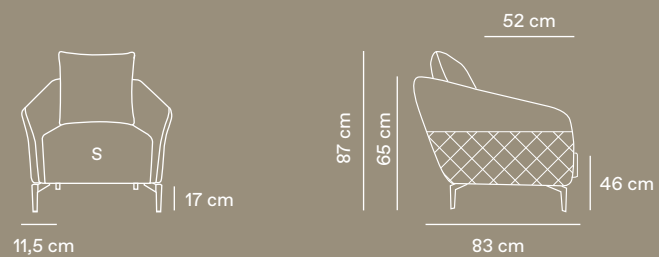

# ARMCHAIR: MK.1357

Cadeirão / Armchair

S

80 cm

Ref: AH084

60 cm