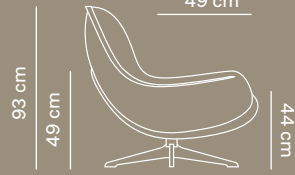

# ARMCHAIR: MK.1373

18 cm

18 cm

93 cm

49 cm

49 cm

86 cm

44 cm

Cadeira / Armchair

S

84 cm

Ref. AO084

56 cm