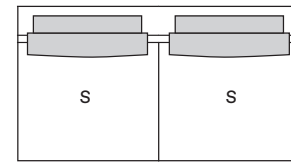

S		
210 cm	Ref: CG210	96 cm
190 cm	Ref: CG190	86 cm
170 cm	Ref: CG170	76 cm
150 cm	Ref: CG150	66 cm

S		
210 cm	Ref: DG210	96 cm
190 cm	Ref: DG190	86 cm
170 cm	Ref: DG170	76 cm
150 cm	Ref: DG150	66 cm

Centro
Center

Canto
Corner

Centro 2 assentos
2-Seater center

Banqueta
Bench

Banqueta
Bench

Chaise longue

Chaise longue

S	
96 cm	Ref: EG096 96 cm
86 cm	Ref: EG086 86 cm
76 cm	Ref: EG076 76 cm
66 cm	Ref: EG066 66 cm

100 cm	Ref: PG100
--------	------------

S	
192 cm	Ref: FG192 96 cm
172 cm	Ref: FG172 86 cm
152 cm	Ref: FG152 76 cm
132 cm	Ref: FG132 66 cm

S	
195 cm	Ref: HG195 96 cm
185 cm	Ref: HG185 86 cm
175 cm	Ref: HG175 76 cm
165 cm	Ref: HG165 68 cm

S	
195 cm	Ref: IG195 96 cm
185 cm	Ref: IG185 86 cm
175 cm	Ref: IG175 76 cm
165 cm	Ref: IG165 66 cm