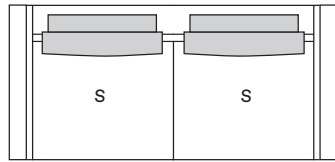

THE MOOD

SOFA: MK.1470

SOFA: MK.1470

Ângulo mesa / Table angle

Ângulo puff / Ottoman angle

Sofá 2 assentos
2-Seater Sofa

Cadeira
Armchair

Extremidade
End

Extremidade
End

Puff
Ottoman

Extremidade 2 assentos
2-Seater end

Extremidade 2 assentos
2-Seater end

S		
228 cm	Ref: OG228	96 cm
208 cm	Ref: OG208	86 cm
188 cm	Ref: OG188	76 cm
168 cm	Ref: OG168	66 cm

S	
102 cm	Ref: NG102 66

S	
114 cm	Ref: AG114 96 cm
104 cm	Ref: AG104 86 cm
94 cm	Ref: AG094 76 cm
84 cm	Ref: AG084 66 cm

S	
114 cm	Ref: BG114 96 cm
104 cm	Ref: BG104 86 cm
94 cm	Ref: BG094 76 cm
84 cm	Ref: BG084 66 cm

96 x 96 cm	Ref: GG096
86 x 86 cm	Ref: GG086
76 x 76 cm	Ref: GG076
66 x 66 cm	Ref: GG066

S		
210 cm	Ref: CG210	96 cm
190 cm	Ref: CG190	86 cm
170 cm	Ref: CG170	76 cm
150 cm	Ref: CG150	66 cm

S		
210 cm	Ref: DG210	96 cm
190 cm	Ref: DG190	86 cm
170 cm	Ref: DG170	76 cm
150 cm	Ref: DG150	66 cm

Centro
Center