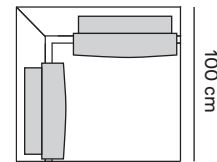

S		
210 cm	Ref: CG210	96 cm
190 cm	Ref: CG190	86 cm
170 cm	Ref: CG170	76 cm
150 cm	Ref: CG150	66 cm

S		
210 cm	Ref: DG210	96 cm
190 cm	Ref: DG190	86 cm
170 cm	Ref: DG170	76 cm
150 cm	Ref: DG150	66 cm

Centro
Center

Canto
Corner

Centro 2 assentos
2-Seater center

Banqueta
Bench

Banqueta
Bench

Chaise longue

Chaise longue

S	
96 cm	Ref: EG096 96 cm
86 cm	Ref: EG086 86 cm
76 cm	Ref: EG076 76 cm
66 cm	Ref: EG066 66 cm

100 cm	Ref: PG100
--------	------------

S	
192 cm	Ref: FG192 96 cm
172 cm	Ref: FG172 86 cm
152 cm	Ref: FG152 76 cm
132 cm	Ref: FG132 66 cm

S	
195 cm	Ref: HG195 96 cm
185 cm	Ref: HG185 86 cm
175 cm	Ref: HG175 76 cm
165 cm	Ref: HG165 68 cm

S	
195 cm	Ref: IG195 96 cm
185 cm	Ref: IG185 86 cm
175 cm	Ref: IG175 76 cm
165 cm	Ref: IG165 66 cm