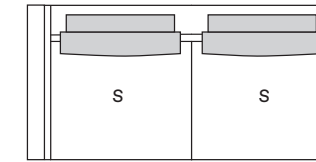

Extremidade
End

Puff
Ottoman

Extremidade 2 assentos
2-Seater end

Extremidade 2 assentos
2-Seater end

S		
228 cm	Ref: OG228	96 cm
208 cm	Ref: OG208	86 cm
188 cm	Ref: OG188	76 cm
168 cm	Ref: OG168	66 cm

S	
102 cm	Ref: NG102 66

S	
114 cm	Ref: AG114 96 cm
104 cm	Ref: AG104 86 cm
94 cm	Ref: AG094 76 cm
84 cm	Ref: AG084 66 cm

S	
114 cm	Ref: BG114 96 cm
104 cm	Ref: BG104 86 cm
94 cm	Ref: BG094 76 cm
84 cm	Ref: BG084 66 cm

96 x 96 cm	Ref: GG096
86 x 86 cm	Ref: GG086
76 x 76 cm	Ref: GG076
66 x 66 cm	Ref: GG066

S		
210 cm	Ref: CG210	96 cm
190 cm	Ref: CG190	86 cm
170 cm	Ref: CG170	76 cm
150 cm	Ref: CG150	66 cm

S		
210 cm	Ref: DG210	96 cm
190 cm	Ref: DG190	86 cm
170 cm	Ref: DG170	76 cm
150 cm	Ref: DG150	66 cm

Centro
Center

Canto
Corner

Centro 2 assentos
2-Seater center

Banqueta
Bench

Banqueta
Bench

Chaise longue

Chaise longue

S	
96 cm	Ref: EG096 96 cm
86 cm	Ref: EG086 86 cm
76 cm	Ref: EG076 76 cm
66 cm	Ref: EG066 66 cm

100 cm	Ref: PG100
--------	------------