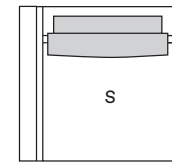

Extremidade
End

Puff
Ottoman

Extremidade 2 assentos
2-Seater end

Extremidade 2 assentos
2-Seater end

S		
228 cm	Ref: OG228	96 cm
208 cm	Ref: OG208	86 cm
188 cm	Ref: OG188	76 cm
168 cm	Ref: OG168	66 cm

S	
102 cm	Ref: NG102 66

S	
114 cm	Ref: AG114 96 cm
104 cm	Ref: AG104 86 cm
94 cm	Ref: AG094 76 cm
84 cm	Ref: AG084 66 cm

S	
114 cm	Ref: BG114 96 cm
104 cm	Ref: BG104 86 cm
94 cm	Ref: BG094 76 cm
84 cm	Ref: BG084 66 cm

96 x 96 cm	Ref: GG096
86 x 86 cm	Ref: GG086
76 x 76 cm	Ref: GG076
66 x 66 cm	Ref: GG066

S		
210 cm	Ref: CG210	96 cm
190 cm	Ref: CG190	86 cm
170 cm	Ref: CG170	76 cm
150 cm	Ref: CG150	66 cm

S		
210 cm	Ref: DG210	96 cm
190 cm	Ref: DG190	86 cm
170 cm	Ref: DG170	76 cm
150 cm	Ref: DG150	66 cm

Centro
Center

Canto
Corner

Centro 2 assentos
2-Seater center

Banqueta
Bench

Banqueta
Bench

Chaise longue

Chaise longue

S	
96 cm	Ref: EG096 96 cm
86 cm	Ref: EG086 86 cm
76 cm	Ref: EG076 76 cm
66 cm	Ref: EG066 66 cm

100 cm	Ref: PG100
--------	------------