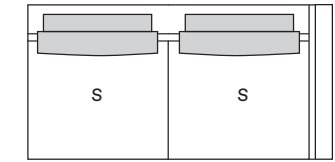

Extremidade
End

Puff
Ottoman

Extremidade 2 assentos
2-Seater end

Extremidade 2 assentos
2-Seater end

S		
228 cm	Ref: OG228	96 cm
208 cm	Ref: OG208	86 cm
188 cm	Ref: OG188	76 cm
168 cm	Ref: OG168	66 cm

S	
102 cm	Ref: NG102 66

S	
114 cm	Ref: AG114 96 cm
104 cm	Ref: AG104 86 cm
94 cm	Ref: AG094 76 cm
84 cm	Ref: AG084 66 cm

S	
114 cm	Ref: BG114 96 cm
104 cm	Ref: BG104 86 cm
94 cm	Ref: BG094 76 cm
84 cm	Ref: BG084 66 cm

96 x 96 cm	Ref: GG096
86 x 86 cm	Ref: GG086
76 x 76 cm	Ref: GG076
66 x 66 cm	Ref: GG066

S		
210 cm	Ref: CG210	96 cm
190 cm	Ref: CG190	86 cm
170 cm	Ref: CG170	76 cm
150 cm	Ref: CG150	66 cm

S		
210 cm	Ref: DG210	96 cm
190 cm	Ref: DG190	86 cm
170 cm	Ref: DG170	76 cm
150 cm	Ref: DG150	66 cm

Centro
Center

Canto
Corner

Centro 2 assentos
2-Seater center

Banqueta
Bench

Banqueta
Bench

Chaise longue

Chaise longue

S	
96 cm	Ref: EG096 96 cm
86 cm	Ref: EG086 86 cm
76 cm	Ref: EG076 76 cm
66 cm	Ref: EG066 66 cm

100 cm	Ref: PG100
--------	------------