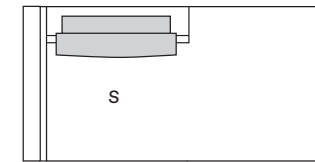

Canto
Corner

Centro 2 assentos
2-Seater center

Banqueta
Bench

Banqueta
Bench

Chaise longue

Chaise longue

S	
96 cm	Ref: EG096 96 cm
86 cm	Ref: EG086 86 cm
76 cm	Ref: EG076 76 cm
66 cm	Ref: EG066 66 cm

100 cm	Ref: PG100
--------	------------

S	
192 cm	Ref: FG192 96 cm
172 cm	Ref: FG172 86 cm
152 cm	Ref: FG152 76 cm
132 cm	Ref: FG132 66 cm

S	
195 cm	Ref: HG195 96 cm
185 cm	Ref: HG185 86 cm
175 cm	Ref: HG175 76 cm
165 cm	Ref: HG165 68 cm

S	
195 cm	Ref: IG195 96 cm
185 cm	Ref: IG185 86 cm
175 cm	Ref: IG175 76 cm
165 cm	Ref: IG165 66 cm