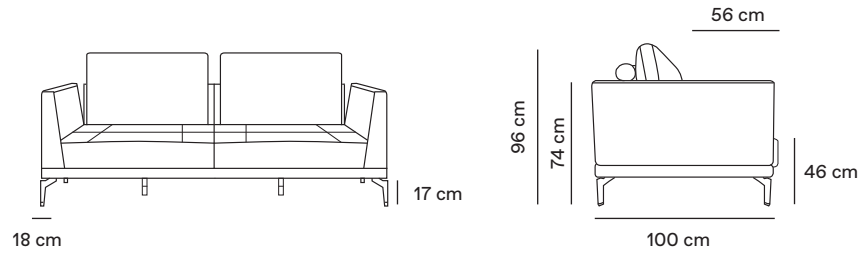

THE MOOD

SOFA: MK.1470

SOFA: MK.1470

Ângulo mesa / Table angle

Ângulo puff / Ottoman angle

Sofá 2 assentos
2-Seater Sofa

Cadeira
Armchair

Extremidade
End

Extremidade
End

Puff
Ottoman

Extremidade 2 assentos
2-Seater end

Extremidade 2 assentos
2-Seater end

S		
228 cm	Ref: OG228	96 cm
208 cm	Ref: OG208	86 cm
188 cm	Ref: OG188	76 cm
168 cm	Ref: OG168	66 cm

S	
102 cm	Ref: NG102 66

S	
114 cm	Ref: AG114 96 cm
104 cm	Ref: AG104 86 cm
94 cm	Ref: AG094 76 cm
84 cm	Ref: AG084 66 cm

S	
114 cm	Ref: BG114 96 cm
104 cm	Ref: BG104 86 cm
94 cm	Ref: BG094 76 cm
84 cm	Ref: BG084 66 cm

96 x 96 cm	Ref: GG096
86 x 86 cm	Ref: GG086
76 x 76 cm	Ref: GG076
66 x 66 cm	Ref: GG066

S		
210 cm	Ref: CG210	96 cm
190 cm	Ref: CG190	86 cm
170 cm	Ref: CG170	76 cm
150 cm	Ref: CG150	66 cm

S		
210 cm	Ref: DG210	96 cm
190 cm	Ref: DG190	86 cm
170 cm	Ref: DG170	76 cm
150 cm	Ref: DG150	66 cm

Centro
Center