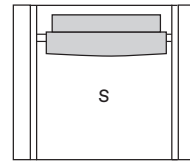

Extremidade
End

Puff
Ottoman

Extremidade 2 assentos
2-Seater end

Extremidade 2 assentos
2-Seater end

S		
228 cm	Ref: OG228	96 cm
208 cm	Ref: OG208	86 cm
188 cm	Ref: OG188	76 cm
168 cm	Ref: OG168	66 cm

S	
102 cm	Ref: NG102 66

S	
114 cm	Ref: AG114 96 cm
104 cm	Ref: AG104 86 cm
94 cm	Ref: AG094 76 cm
84 cm	Ref: AG084 66 cm

S	
114 cm	Ref: BG114 96 cm
104 cm	Ref: BG104 86 cm
94 cm	Ref: BG094 76 cm
84 cm	Ref: BG084 66 cm

96 x 96 cm	Ref: GG096
86 x 86 cm	Ref: GG086
76 x 76 cm	Ref: GG076
66 x 66 cm	Ref: GG066

S		
210 cm	Ref: CG210	96 cm
190 cm	Ref: CG190	86 cm
170 cm	Ref: CG170	76 cm
150 cm	Ref: CG150	66 cm

S		
210 cm	Ref: DG210	96 cm
190 cm	Ref: DG190	86 cm
170 cm	Ref: DG170	76 cm
150 cm	Ref: DG150	66 cm

Centro
Center

Canto
Corner

Centro 2 assentos
2-Seater center

Banqueta
Bench

Banqueta
Bench

Chaise longue

Chaise longue

S	
96 cm	Ref: EG096 96 cm
86 cm	Ref: EG086 86 cm
76 cm	Ref: EG076 76 cm
66 cm	Ref: EG066 66 cm

100 cm	Ref: PG100
--------	------------