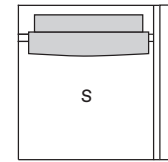

Extremidade
End

Puff
Ottoman

Extremidade 2 assentos
2-Seater end

Extremidade 2 assentos
2-Seater end

S		
228 cm	Ref: OG228	96 cm
208 cm	Ref: OG208	86 cm
188 cm	Ref: OG188	76 cm
168 cm	Ref: OG168	66 cm

S	
102 cm	Ref: NG102 66

S	
114 cm	Ref: AG114 96 cm
104 cm	Ref: AG104 86 cm
94 cm	Ref: AG094 76 cm
84 cm	Ref: AG084 66 cm

S	
114 cm	Ref: BG114 96 cm
104 cm	Ref: BG104 86 cm
94 cm	Ref: BG094 76 cm
84 cm	Ref: BG084 66 cm

96 x 96 cm	Ref: GG096
86 x 86 cm	Ref: GG086
76 x 76 cm	Ref: GG076
66 x 66 cm	Ref: GG066

S		
210 cm	Ref: CG210	96 cm
190 cm	Ref: CG190	86 cm
170 cm	Ref: CG170	76 cm
150 cm	Ref: CG150	66 cm

S		
210 cm	Ref: DG210	96 cm
190 cm	Ref: DG190	86 cm
170 cm	Ref: DG170	76 cm
150 cm	Ref: DG150	66 cm

Centro
Center

Canto
Corner

Centro 2 assentos
2-Seater center

Banqueta
Bench

Banqueta
Bench

Chaise longue

Chaise longue

S	
96 cm	Ref: EG096 96 cm
86 cm	Ref: EG086 86 cm
76 cm	Ref: EG076 76 cm
66 cm	Ref: EG066 66 cm

100 cm	Ref: PG100
--------	------------