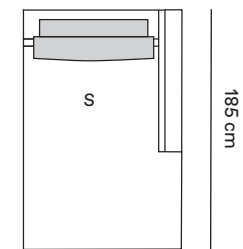

S	
114 cm	Ref: AG114 96 cm
104 cm	Ref: AG104 86 cm
94 cm	Ref: AG094 76 cm
84 cm	Ref: AG084 66 cm

S	
114 cm	Ref: BG114 96 cm
104 cm	Ref: BG104 86 cm
94 cm	Ref: BG094 76 cm
84 cm	Ref: BG084 66 cm

96 x 96 cm	Ref: GG096
86 x 86 cm	Ref: GG086
76 x 76 cm	Ref: GG076
66 x 66 cm	Ref: GG066

S		
210 cm	Ref: CG210	96 cm
190 cm	Ref: CG190	86 cm
170 cm	Ref: CG170	76 cm
150 cm	Ref: CG150	66 cm

S		
210 cm	Ref: DG210	96 cm
190 cm	Ref: DG190	86 cm
170 cm	Ref: DG170	76 cm
150 cm	Ref: DG150	66 cm

Centro
Center

Canto
Corner

Centro 2 assentos
2-Seater center

Banqueta
Bench

Banqueta
Bench

Chaise longue

Chaise longue

S	
96 cm	Ref: EG096 96 cm
86 cm	Ref: EG086 86 cm
76 cm	Ref: EG076 76 cm
66 cm	Ref: EG066 66 cm

100 cm	Ref: PG100
--------	------------

S	
192 cm	Ref: FG192 96 cm
172 cm	Ref: FG172 86 cm
152 cm	Ref: FG152 76 cm
132 cm	Ref: FG132 66 cm

S	
195 cm	Ref: HG195 96 cm
185 cm	Ref: HG185 86 cm
175 cm	Ref: HG175 76 cm
165 cm	Ref: HG165 68 cm

S	
195 cm	Ref: IG195 96 cm
185 cm	Ref: IG185 86 cm
175 cm	Ref: IG175 76 cm
165 cm	Ref: IG165 66 cm