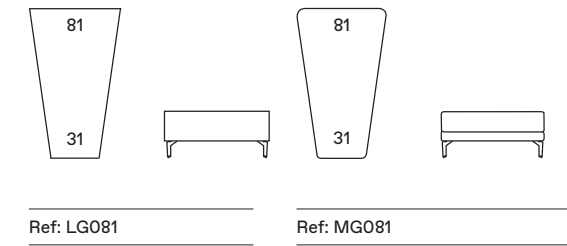

THE MOOD

SOFA: MK.1470

SOFA: MK.1470

Ângulo mesa / Table angle

Ângulo puff / Ottoman angle

Sofá 2 assentos
2-Seater Sofa

Cadeira
Armchair

Extremidade
End

Extremidade
End

Puff
Ottoman

Extremidade 2 assentos
2-Seater end

Extremidade 2 assentos
2-Seater end

S		
228 cm	Ref: OG228	96 cm
208 cm	Ref: OG208	86 cm
188 cm	Ref: OG188	76 cm
168 cm	Ref: OG168	66 cm

S	
102 cm	Ref: NG102 66

S	
114 cm	Ref: AG114 96 cm
104 cm	Ref: AG104 86 cm
94 cm	Ref: AG094 76 cm
84 cm	Ref: AG084 66 cm

S	
114 cm	Ref: BG114 96 cm
104 cm	Ref: BG104 86 cm
94 cm	Ref: BG094 76 cm
84 cm	Ref: BG084 66 cm

96 x 96 cm	Ref: GG096
86 x 86 cm	Ref: GG086
76 x 76 cm	Ref: GG076
66 x 66 cm	Ref: GG066

S		
210 cm	Ref: CG210	96 cm
190 cm	Ref: CG190	86 cm
170 cm	Ref: CG170	76 cm
150 cm	Ref: CG150	66 cm

S		
210 cm	Ref: DG210	96 cm
190 cm	Ref: DG190	86 cm
170 cm	Ref: DG170	76 cm
150 cm	Ref: DG150	66 cm

Centro
Center