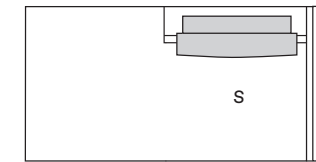

Canto
Corner

Centro 2 assentos
2-Seater center

Banqueta
Bench

Banqueta
Bench

Chaise longue

Chaise longue

S	
96 cm	Ref: EG096 96 cm
86 cm	Ref: EG086 86 cm
76 cm	Ref: EG076 76 cm
66 cm	Ref: EG066 66 cm

100 cm	Ref: PG100
--------	------------

S	
192 cm	Ref: FG192 96 cm
172 cm	Ref: FG172 86 cm
152 cm	Ref: FG152 76 cm
132 cm	Ref: FG132 66 cm

S	
195 cm	Ref: HG195 96 cm
185 cm	Ref: HG185 86 cm
175 cm	Ref: HG175 76 cm
165 cm	Ref: HG165 68 cm

S	
195 cm	Ref: IG195 96 cm
185 cm	Ref: IG185 86 cm
175 cm	Ref: IG175 76 cm
165 cm	Ref: IG165 66 cm