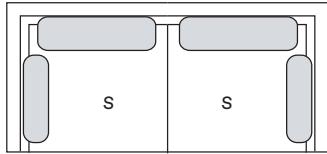

THE MOOD

SOFA: MK.1590

SOFA: MK.1590

Base / Tray

Sofá 2 assentos
2-seater sofa

S

234 cm	Ref: YA234	100 cm
204 cm	Ref: YA204	85 cm
174 cm	Ref: YA174	70 cm

Cadeiraão
Armchair

S

89 cm	Ref: XA089	55 cm
-------	------------	-------

Extremidade
End

S

117 cm	Ref: AA117	100 cm
102 cm	Ref: AA102	85 cm
87 cm	Ref: AA087	70 cm

Extremidade
End

S

117 cm	Ref: BA117	100 cm
102 cm	Ref: BA102	85 cm
87 cm	Ref: BA087	70 cm

Extremidade com base
End with tray

30

S

147 cm	Ref: CA147	100 cm
132 cm	Ref: CA132	85 cm
117 cm	Ref: CA117	70 cm

Extremidade 2 assentos
2-Seater end

S

30

147 cm	Ref: DA147	100 cm
132 cm	Ref: DA132	85 cm
117 cm	Ref: DA117	70 cm

Centro
Center

S

100 cm	Ref: GA100	100 cm
85 cm	Ref: GA085	85 cm
70 cm	Ref: GA070	70 cm

Extermidade 2 assentos
2-Seater End

S

S

217 cm	Ref: EA217	100 cm
187 cm	Ref: EA187	85 cm
157 cm	Ref: EA157	70 cm

Extermidade 2 assentos
2-Seater End