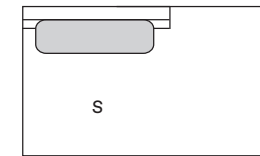

Ângulo mesa / Angle table

Ref: VA081

Ângulo puff / Angle ottoman

Ref: WA081

Centro 2 assentos com base
2-Seater center with tray

S

230 cm	Ref: KA230	100 cm
200 cm	Ref: KA200	85 cm
170 cm	Ref: KA170	70 cm

Centro 2 assentos com base
2-Seater center with tray

S

230 cm	Ref: LA230	100 cm
200 cm	Ref: LA200	85 cm
170 cm	Ref: LA170	70 cm

Puff
Ottoman

A x B

103 x 103 cm	Ref: MA103
103 x 85 cm	Ref: MA085
103 x 70 cm	Ref: MA070

Puff com base
Ottoman with tray

S

130 cm	Ref: NA130	100 cm
115 cm	Ref: NA115	85 cm
100 cm	Ref: NA100	70 cm

Puff com base
Ottoman with tray

S

130 cm	Ref: OA130	100 cm
115 cm	Ref: OA115	85 cm
100 cm	Ref: OA100	70 cm

Banqueta
Bench

S

156 cm	Ref: PA156	100 cm
141 cm	Ref: PA141	85 cm
126 cm	Ref: PA126	70 cm

Banqueta
Bench