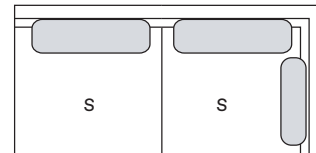

Extremidade com base
End with tray

30

S

147 cm	Ref: CA147	100 cm
132 cm	Ref: CA132	85 cm
117 cm	Ref: CA117	70 cm

Extremidade 2 assentos
2-Seater end

S

30

147 cm	Ref: DA147	100 cm
132 cm	Ref: DA132	85 cm
117 cm	Ref: DA117	70 cm

Centro
Center

S

100 cm	Ref: GA100	100 cm
85 cm	Ref: GA085	85 cm
70 cm	Ref: GA070	70 cm

Extermidade 2 assentos
2-Seater End

S

S

217 cm	Ref: EA217	100 cm
187 cm	Ref: EA187	85 cm
157 cm	Ref: EA157	70 cm

Extermidade 2 assentos
2-Seater End

S

S

217 cm	Ref: FA217	100 cm
187 cm	Ref: FA187	85 cm
157 cm	Ref: FA157	70 cm

Centro com base
Center with tray

S

30

130 cm	Ref: HA130	100 cm
115 cm	Ref: HA115	85 cm
100 cm	Ref: HA100	70 cm

Centro com base
Center with tray

30

S

130 cm	Ref: IA130	100 cm
115 cm	Ref: IA115	85 cm
100 cm	Ref: IA100	70 cm

Centro 2 assentos
2-Seater center

S

S

200 cm	Ref: JA200	100 cm
170 cm	Ref: JA170	85 cm
140 cm	Ref: JA140	70 cm

SOFA: MK.1590