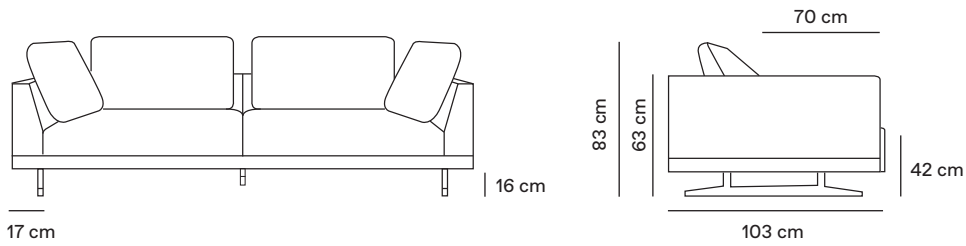

THE MOOD

SOFA: MK.1590

SOFA: MK.1590

Base / Tray

Sofá 2 assentos
2-seater sofa

S

234 cm	Ref: YA234	100 cm
204 cm	Ref: YA204	85 cm
174 cm	Ref: YA174	70 cm

Cadeiraão
Armchair

S

89 cm	Ref: XA089	55 cm
-------	------------	-------

Extremidade
End

S

117 cm	Ref: AA117	100 cm
102 cm	Ref: AA102	85 cm
87 cm	Ref: AA087	70 cm

Extremidade
End

S

117 cm	Ref: BA117	100 cm
102 cm	Ref: BA102	85 cm
87 cm	Ref: BA087	70 cm

Extremidade com base
End with tray

30

S

147 cm	Ref: CA147	100 cm
132 cm	Ref: CA132	85 cm
117 cm	Ref: CA117	70 cm

Extremidade 2 assentos
2-Seater end

S

30

147 cm	Ref: DA147	100 cm
132 cm	Ref: DA132	85 cm
117 cm	Ref: DA117	70 cm

Centro
Center

S

100 cm	Ref: GA100	100 cm
85 cm	Ref: GA085	85 cm
70 cm	Ref: GA070	70 cm

Extermidade 2 assentos
2-Seater End

S

S

217 cm	Ref: EA217	100 cm
187 cm	Ref: EA187	85 cm
157 cm	Ref: EA157	70 cm

Extermidade 2 assentos
2-Seater End