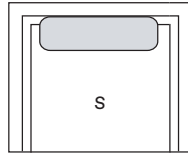

THE MOOD

SOFA: MK.1590

SOFA: MK.1590

Base / Tray

Sofá 2 assentos
2-seater sofa

S

234 cm	Ref: YA234	100 cm
204 cm	Ref: YA204	85 cm
174 cm	Ref: YA174	70 cm

Cadeiraão
Armchair

S

89 cm	Ref: XA089	55 cm
-------	------------	-------

Extremidade
End

S

117 cm	Ref: AA117	100 cm
102 cm	Ref: AA102	85 cm
87 cm	Ref: AA087	70 cm

Extremidade
End

S

117 cm	Ref: BA117	100 cm
102 cm	Ref: BA102	85 cm
87 cm	Ref: BA087	70 cm

Extremidade com base
End with tray

30

S

147 cm	Ref: CA147	100 cm
132 cm	Ref: CA132	85 cm
117 cm	Ref: CA117	70 cm

Extremidade 2 assentos
2-Seater end

S

30

147 cm	Ref: DA147	100 cm
132 cm	Ref: DA132	85 cm
117 cm	Ref: DA117	70 cm

Centro
Center

S

100 cm	Ref: GA100	100 cm
85 cm	Ref: GA085	85 cm
70 cm	Ref: GA070	70 cm

Extermidade 2 assentos
2-Seater End

S

S

217 cm	Ref: EA217	100 cm
187 cm	Ref: EA187	85 cm
157 cm	Ref: EA157	70 cm

Extermidade 2 assentos
2-Seater End