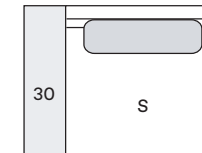

Centro
Center

S

100 cm	Ref: GA100	100 cm
85 cm	Ref: GA085	85 cm
70 cm	Ref: GA070	70 cm

Extermidade 2 assentos
2-Seater End

S

S

217 cm	Ref: EA217	100 cm
187 cm	Ref: EA187	85 cm
157 cm	Ref: EA157	70 cm

Extermidade 2 assentos
2-Seater End

S

S

217 cm	Ref: FA217	100 cm
187 cm	Ref: FA187	85 cm
157 cm	Ref: FA157	70 cm

Centro com base
Center with tray

S

30

130 cm	Ref: HA130	100 cm
115 cm	Ref: HA115	85 cm
100 cm	Ref: HA100	70 cm

Centro com base
Center with tray

30

S

130 cm	Ref: IA130	100 cm
115 cm	Ref: IA115	85 cm
100 cm	Ref: IA100	70 cm

Centro 2 assentos
2-Seater center

S

S

200 cm	Ref: JA200	100 cm
170 cm	Ref: JA170	85 cm
140 cm	Ref: JA140	70 cm

SOFA: MK.1590