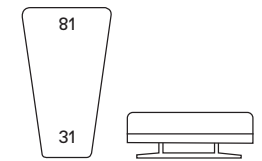

S

S

217 cm	Ref: FA217	100 cm
187 cm	Ref: FA187	85 cm
157 cm	Ref: FA157	70 cm

Centro com base
Center with tray

S

30

130 cm	Ref: HA130	100 cm
115 cm	Ref: HA115	85 cm
100 cm	Ref: HA100	70 cm

Centro com base
Center with tray

30

S

130 cm	Ref: IA130	100 cm
115 cm	Ref: IA115	85 cm
100 cm	Ref: IA100	70 cm

Centro 2 assentos
2-Seater center

S

S

200 cm	Ref: JA200	100 cm
170 cm	Ref: JA170	85 cm
140 cm	Ref: JA140	70 cm

SOFA: MK.1590

Ângulo mesa / Angle table

Ref: VA081

Ângulo puff / Angle ottoman

Ref: WA081

Centro 2 assentos com base
2-Seater center with tray

S

230 cm	Ref: KA230	100 cm
200 cm	Ref: KA200	85 cm
170 cm	Ref: KA170	70 cm

Centro 2 assentos com base
2-Seater center with tray