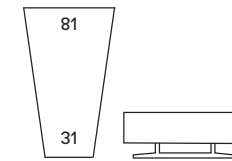

Centro
Center

S

100 cm	Ref: GA100	100 cm
85 cm	Ref: GA085	85 cm
70 cm	Ref: GA070	70 cm

Extermidade 2 assentos
2-Seater End

S

S

217 cm	Ref: EA217	100 cm
187 cm	Ref: EA187	85 cm
157 cm	Ref: EA157	70 cm

Extermidade 2 assentos
2-Seater End

S

S

217 cm	Ref: FA217	100 cm
187 cm	Ref: FA187	85 cm
157 cm	Ref: FA157	70 cm

Centro com base
Center with tray

S

30

130 cm	Ref: HA130	100 cm
115 cm	Ref: HA115	85 cm
100 cm	Ref: HA100	70 cm

Centro com base
Center with tray

30

S

130 cm	Ref: IA130	100 cm
115 cm	Ref: IA115	85 cm
100 cm	Ref: IA100	70 cm

Centro 2 assentos
2-Seater center

S

S

200 cm	Ref: JA200	100 cm
170 cm	Ref: JA170	85 cm
140 cm	Ref: JA140	70 cm

SOFA: MK.1590

Ângulo mesa / Angle table

Ref: VA081

Ângulo puff / Angle ottoman

Ref: WA081

Centro 2 assentos com base
2-Seater center with tray

S

230 cm	Ref: KA230	100 cm
200 cm	Ref: KA200	85 cm
170 cm	Ref: KA170	70 cm

Centro 2 assentos com base
2-Seater center with tray