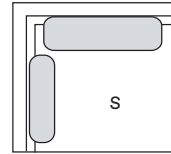

THE MOOD

SOFA: MK.1590

SOFA: MK.1590

Base / Tray

Sofá 2 assentos
2-seater sofa

S

234 cm	Ref: YA234	100 cm
204 cm	Ref: YA204	85 cm
174 cm	Ref: YA174	70 cm

Cadeiraão
Armchair

S

89 cm	Ref: XA089	55 cm
-------	------------	-------

Extremidade
End

S

117 cm	Ref: AA117	100 cm
102 cm	Ref: AA102	85 cm
87 cm	Ref: AA087	70 cm

Extremidade
End

S

117 cm	Ref: BA117	100 cm
102 cm	Ref: BA102	85 cm
87 cm	Ref: BA087	70 cm

Extremidade com base
End with tray

30

S

147 cm	Ref: CA147	100 cm
132 cm	Ref: CA132	85 cm
117 cm	Ref: CA117	70 cm

Extremidade 2 assentos
2-Seater end

S

30

147 cm	Ref: DA147	100 cm
132 cm	Ref: DA132	85 cm
117 cm	Ref: DA117	70 cm

Centro
Center

S

100 cm	Ref: GA100	100 cm
85 cm	Ref: GA085	85 cm
70 cm	Ref: GA070	70 cm

Extermidade 2 assentos
2-Seater End

S

S

217 cm	Ref: EA217	100 cm
187 cm	Ref: EA187	85 cm
157 cm	Ref: EA157	70 cm

Extermidade 2 assentos
2-Seater End