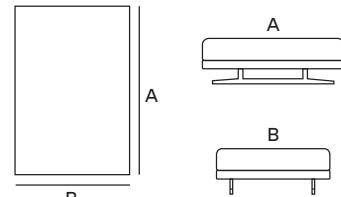

30

S

130 cm	Ref: IA130	100 cm
115 cm	Ref: IA115	85 cm
100 cm	Ref: IA100	70 cm

Centro 2 assentos
2-Seater center

S

S

200 cm	Ref: JA200	100 cm
170 cm	Ref: JA170	85 cm
140 cm	Ref: JA140	70 cm

SOFA: MK.1590

Ângulo mesa / Angle table

Ref: VA081

Ângulo puff / Angle ottoman

Ref: WA081

Centro 2 assentos com base
2-Seater center with tray

S

230 cm	Ref: KA230	100 cm
200 cm	Ref: KA200	85 cm
170 cm	Ref: KA170	70 cm

Centro 2 assentos com base
2-Seater center with tray

S

230 cm	Ref: LA230	100 cm
200 cm	Ref: LA200	85 cm
170 cm	Ref: LA170	70 cm

Puff
Ottoman

A x B

103 x 103 cm	Ref: MA103
103 x 85 cm	Ref: MA085
103 x 70 cm	Ref: MA070

Puff com base
Ottoman with tray

S

130 cm	Ref: NA130	100 cm
115 cm	Ref: NA115	85 cm
100 cm	Ref: NA100	70 cm