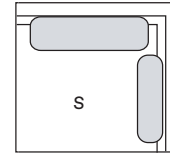

S

89 cm	Ref: XA089	55 cm
-------	------------	-------

Extremidade
End

S

117 cm	Ref: AA117	100 cm
102 cm	Ref: AA102	85 cm
87 cm	Ref: AA087	70 cm

Extremidade
End

S

117 cm	Ref: BA117	100 cm
102 cm	Ref: BA102	85 cm
87 cm	Ref: BA087	70 cm

Extremidade com base
End with tray

30

S

147 cm	Ref: CA147	100 cm
132 cm	Ref: CA132	85 cm
117 cm	Ref: CA117	70 cm

Extremidade 2 assentos
2-Seater end

S

30

147 cm	Ref: DA147	100 cm
132 cm	Ref: DA132	85 cm
117 cm	Ref: DA117	70 cm

Centro
Center

S

100 cm	Ref: GA100	100 cm
85 cm	Ref: GA085	85 cm
70 cm	Ref: GA070	70 cm

Extermidade 2 assentos
2-Seater End

S

S

217 cm	Ref: EA217	100 cm
187 cm	Ref: EA187	85 cm
157 cm	Ref: EA157	70 cm

Extermidade 2 assentos
2-Seater End

30

S

130 cm	Ref: IA130	100 cm
115 cm	Ref: IA115	85 cm
100 cm	Ref: IA100	70 cm

Centro 2 assentos
2-Seater center

S

S

200 cm	Ref: JA200	100 cm
170 cm	Ref: JA170	85 cm
140 cm	Ref: JA140	70 cm

SOFA: MK.1590