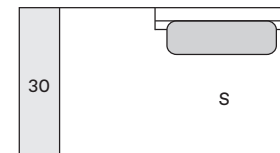

Puff com base
Ottoman with tray

S

130 cm	Ref: OA130	100 cm
115 cm	Ref: OA115	85 cm
100 cm	Ref: OA100	70 cm

Banqueta
Bench

S

156 cm	Ref: PA156	100 cm
141 cm	Ref: PA141	85 cm
126 cm	Ref: PA126	70 cm

Banqueta
Bench

S

156 cm	Ref: QA156	100 cm
141 cm	Ref: QA141	85 cm
126 cm	Ref: QA141	70 cm

Banqueta com base
Bench with tray

S

186 cm	Ref: RA186	100 cm
171 cm	Ref: RA171	85 cm
156 cm	Ref: RA156	70 cm

Banqueta com base
Bench with tray

S

186 cm	Ref: SA186	100 cm
171 cm	Ref: SA171	85 cm
156 cm	Ref: SA156	70 cm

Chaise longue

S

117 cm	Ref: TA117	100 cm
102 cm	Ref: TA102	85 cm
87 cm	Ref: TA087	70 cm

Chaise longue

S

117 cm	Ref: UA117	100 cm
102 cm	Ref: UA102	85 cm
87 cm	Ref: UA087	70 cm