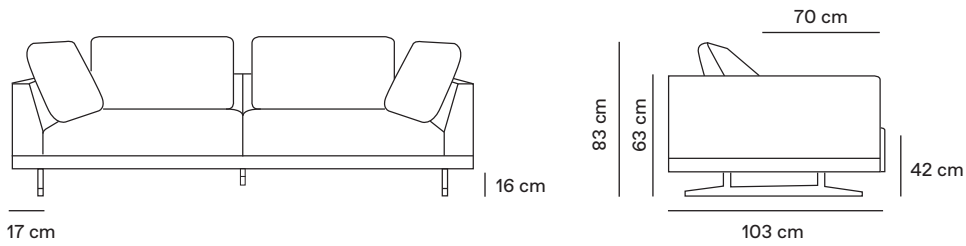

S

S

217 cm	Ref: FA217	100 cm
187 cm	Ref: FA187	85 cm
157 cm	Ref: FA157	70 cm

Centro com base
Center with tray

S

30

130 cm	Ref: HA130	100 cm
115 cm	Ref: HA115	85 cm
100 cm	Ref: HA100	70 cm

Centro com base
Center with tray

30

S

130 cm	Ref: IA130	100 cm
115 cm	Ref: IA115	85 cm
100 cm	Ref: IA100	70 cm

Centro 2 assentos
2-Seater center

S

S

200 cm	Ref: JA200	100 cm
170 cm	Ref: JA170	85 cm
140 cm	Ref: JA140	70 cm

SOFA: MK.1590

Ângulo mesa / Angle table

Ref: VA081

Ângulo puff / Angle ottoman

Ref: WA081

Centro 2 assentos com base
2-Seater center with tray

S

230 cm	Ref: KA230	100 cm
200 cm	Ref: KA200	85 cm
170 cm	Ref: KA170	70 cm

Centro 2 assentos com base
2-Seater center with tray