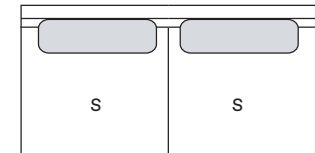

Centro
Center

S

100 cm	Ref: GA100	100 cm
85 cm	Ref: GA085	85 cm
70 cm	Ref: GA070	70 cm

Extermidade 2 assentos
2-Seater End

S

S

217 cm	Ref: EA217	100 cm
187 cm	Ref: EA187	85 cm
157 cm	Ref: EA157	70 cm

Extermidade 2 assentos
2-Seater End

S

S

217 cm	Ref: FA217	100 cm
187 cm	Ref: FA187	85 cm
157 cm	Ref: FA157	70 cm

Centro com base
Center with tray

S

30

130 cm	Ref: HA130	100 cm
115 cm	Ref: HA115	85 cm
100 cm	Ref: HA100	70 cm

Centro com base
Center with tray

30

S

130 cm	Ref: IA130	100 cm
115 cm	Ref: IA115	85 cm
100 cm	Ref: IA100	70 cm

Centro 2 assentos
2-Seater center

S

S

200 cm	Ref: JA200	100 cm
170 cm	Ref: JA170	85 cm
140 cm	Ref: JA140	70 cm

SOFA: MK.1590