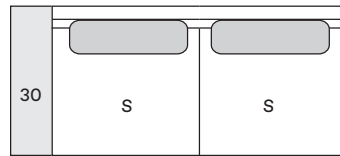

S

S

217 cm	Ref: FA217	100 cm
187 cm	Ref: FA187	85 cm
157 cm	Ref: FA157	70 cm

Centro com base
Center with tray

S

30

130 cm	Ref: HA130	100 cm
115 cm	Ref: HA115	85 cm
100 cm	Ref: HA100	70 cm

Centro com base
Center with tray

30

S

130 cm	Ref: IA130	100 cm
115 cm	Ref: IA115	85 cm
100 cm	Ref: IA100	70 cm

Centro 2 assentos
2-Seater center

S

S

200 cm	Ref: JA200	100 cm
170 cm	Ref: JA170	85 cm
140 cm	Ref: JA140	70 cm

SOFA: MK.1590

Ângulo mesa / Angle table

Ref: VA081

Ângulo puff / Angle ottoman

Ref: WA081

Centro 2 assentos com base
2-Seater center with tray

S

230 cm	Ref: KA230	100 cm
200 cm	Ref: KA200	85 cm
170 cm	Ref: KA170	70 cm

Centro 2 assentos com base
2-Seater center with tray

S

230 cm	Ref: LA230	100 cm
200 cm	Ref: LA200	85 cm
170 cm	Ref: LA170	70 cm

Puff
Ottoman

A x B

103 x 103 cm	Ref: MA103
103 x 85 cm	Ref: MA085
103 x 70 cm	Ref: MA070

Puff com base
Ottoman with tray

S

130 cm	Ref: NA130	100 cm
115 cm	Ref: NA115	85 cm
100 cm	Ref: NA100	70 cm