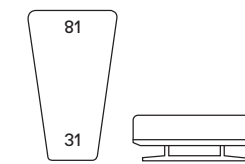

Centro
Center

S		
225 cm	Ref: FD225	100 cm
195 cm	Ref: FD195	85 cm
165 cm	Ref: FD165	70 cm

S		
225 cm	Ref: GD225	100 cm
195 cm	Ref: GD195	85 cm
165 cm	Ref: GD165	70 cm

S		
260 cm	Ref: HD260	100 cm
230 cm	Ref: HD230	85 cm
200 cm	Ref: HD200	70 cm

S		
260 cm	Ref: ID260	100 cm
230 cm	Ref: ID230	85 cm
200 cm	Ref: ID200	70 cm

S		
200 cm	Ref: KD200	100 cm
170 cm	Ref: KD170	85 cm
140 cm	Ref: KD140	70 cm

S		
100 cm	Ref: JD100	100 cm
85 cm	Ref: JD085	85 cm
70 cm	Ref: JD070	70 cm

SOFA: MK.1600

Ângulo mesa / Angle table

Ângulo puff / Angle ottoman

Ref: QD081

Ref: RD081

Chaise longue

Chaise longue

Canto
Corner

A x B	
96 x 96 cm	Ref: LD096
96 x 85 cm	Ref: LD085
96 x 70 cm	Ref: LD070