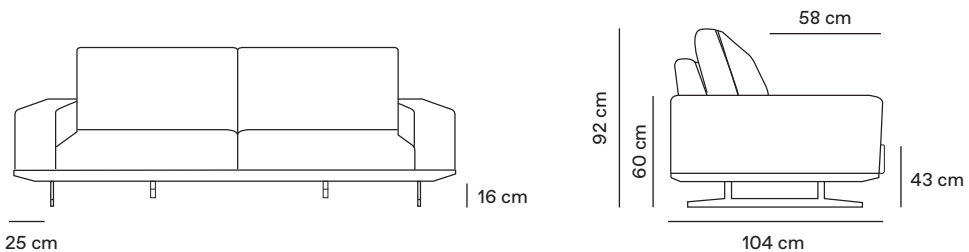

SOFA: MK.1600

Ref: QD081

Ref: RD081