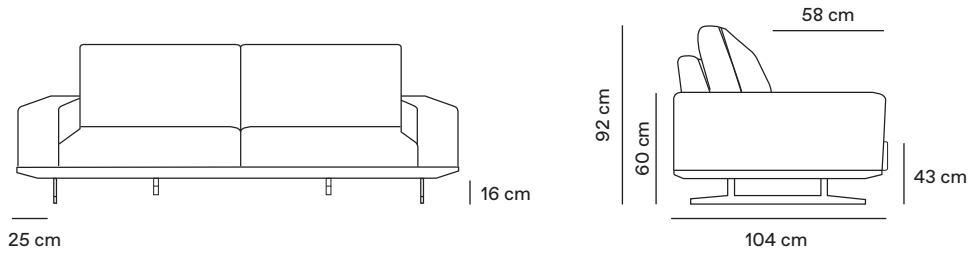

THE MOOD

SOFA: MK.1600

SOFA: MK.1600

Base / Tray

Sofá 2 assentos
2-seater sofa

Cadeira
Armchair

Extremidade
End

Extremidade
End

Extremidade com base
End with tray

Extremidade com base
End with tray

S		
250 cm	Ref: TD250	100 cm
220 cm	Ref: TD220	85 cm
190 cm	Ref: TD190	70 cm

S		
105 cm	Ref: SD105	55 cm

S		
125 cm	Ref: AD125	100 cm
110 cm	Ref: AD110	85 cm
95 cm	Ref: AD095	70 cm

S		
125 cm	Ref: BD125	100 cm
110 cm	Ref: BD110	85 cm
95 cm	Ref: BD095	70 cm

S		
160 cm	Ref: CD160	100 cm
145 cm	Ref: CD145	85 cm
130 cm	Ref: CD130	70 cm

S		
160 cm	Ref: ED160	100 cm
145 cm	Ref: ED145	85 cm
130 cm	Ref: ED130	70 cm

A x B	
96 x 96 cm	Ref: LD096
96 x 85 cm	Ref: LD085
96 x 70 cm	Ref: LD070