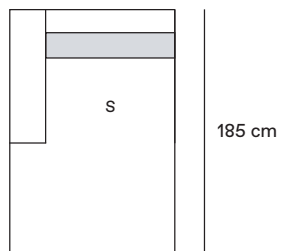

Chaise longue

S		
125 cm	Ref: MD125	100 cm
110 cm	Ref: MD110	85 cm
95 cm	Ref: MD095	70 cm

S		
125 cm	Ref: ND125	100 cm
110 cm	Ref: ND110	85 cm
95 cm	Ref: ND095	70 cm

104 cm	Ref: OD104

115 cm	Ref: PD115

A x B	
96 x 96 cm	Ref: LD096
96 x 85 cm	Ref: LD085
96 x 70 cm	Ref: LD070