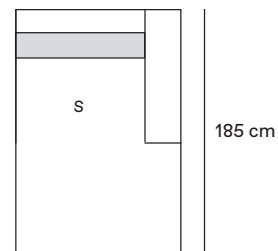

Chaise longue

S		
125 cm	Ref: MD125	100 cm
110 cm	Ref: MD110	85 cm
95 cm	Ref: MD095	70 cm

S		
125 cm	Ref: ND125	100 cm
110 cm	Ref: ND110	85 cm
95 cm	Ref: ND095	70 cm

104 cm	Ref: OD104

115 cm	Ref: PD115

A x B	
96 x 96 cm	Ref: LD096
96 x 85 cm	Ref: LD085
96 x 70 cm	Ref: LD070