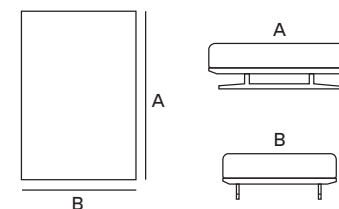

Puff
Ottoman

S		
125 cm	Ref: MD125	100 cm
110 cm	Ref: MD110	85 cm
95 cm	Ref: MD095	70 cm

S		
125 cm	Ref: ND125	100 cm
110 cm	Ref: ND110	85 cm
95 cm	Ref: ND095	70 cm

104 cm	Ref: OD104

115 cm	Ref: PD115

A x B	
96 x 96 cm	Ref: LD096
96 x 85 cm	Ref: LD085
96 x 70 cm	Ref: LD070