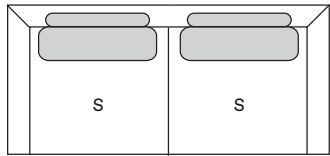

THE MOOD

SOFA: MK.1720

SOFA: MK.1720

Base / Tray

Sofá 2 assentos
2-Seater sofa

S

230 cm	Ref: TB230	86 cm
210 cm	Ref: TB210	76 cm
190 cm	Ref: TB190	66 cm

Extremidade
End

S

115 cm	Ref: BB115	86 cm
105 cm	Ref: BB105	76 cm
95 cm	Ref: BB095	66 cm

Extremidade
End

S

115 cm	Ref: AB115	86 cm
105 cm	Ref: AB105	76 cm
95 cm	Ref: AB095	66 cm

Extremidade 2 assentos
2-Seater End

S

201 cm	Ref: CB201	86 cm
181 cm	Ref: CB181	76 cm
161 cm	Ref: CB161	66 cm

Extremidade 2 assentos
2-Seater End

S

201 cm	Ref: DB201	86 cm
181 cm	Ref: DB181	76 cm
161 cm	Ref: DB161	66 cm

Centro
Center

S

86 cm	Ref: EB086	86 cm
76 cm	Ref: EB076	76 cm
66 cm	Ref: EB066	66 cm

Centro com base
Center with tray

S

121 cm	Ref: FB121	86 cm
111 cm	Ref: FB111	76 cm
101 cm	Ref: FB101	66 cm

Centro com base
Center with tray

S

121 cm	Ref: GB121	86 cm
111 cm	Ref: GB111	76 cm
101 cm	Ref: GB101	66 cm

Centro 2 assentos
2-Seater Center