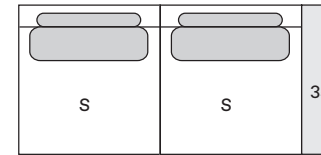

S

121 cm	Ref: FB121	86 cm
111 cm	Ref: FB111	76 cm
101 cm	Ref: FB101	66 cm

Centro com base
Center with tray

S

121 cm	Ref: GB121	86 cm
111 cm	Ref: GB111	76 cm
101 cm	Ref: GB101	66 cm

Centro 2 assentos
2-Seater Center

S

172 cm	Ref: HB172	86 cm
152 cm	Ref: HB152	76 cm
132 cm	Ref: HB132	66 cm

Centro 2 assentos com base
2-Seater Center with tray

S

207 cm	Ref: IB207	86 cm
187 cm	Ref: IB187	76 cm
167 cm	Ref: IB167	66 cm

Centro 2 assentos com base
2-Seater Center with tray

S

207 cm	Ref: JB207	86 cm
187 cm	Ref: JB187	76 cm
167 cm	Ref: JB167	66 cm

Puff
Ottoman

102 cm

102 x 102 cm	Ref: KB102
86 x 86 cm	Ref: KB086
76 x 76 cm	Ref: KB076

SOFA: MK.1720

Ângulo mesa / Angle table

Ângulo puff / Angle ottoman

Ref: RB081

Ref: SB081

Banqueta
Bench

S

165 cm	Ref: LB165	86 cm
155 cm	Ref: LB155	76 cm
145 cm	Ref: LB145	66 cm

Banqueta
Bench

S

165 cm	Ref: MB165	86 cm
155 cm	Ref: MB155	76 cm
145 cm	Ref: MB145	66 cm