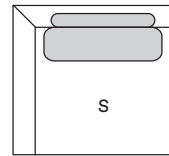

THE MOOD

SOFA: MK.1720

SOFA: MK.1720

Base / Tray

Sofá 2 assentos
2-Seater sofa

S

230 cm	Ref: TB230	86 cm
210 cm	Ref: TB210	76 cm
190 cm	Ref: TB190	66 cm

Extremidade
End

S

115 cm	Ref: BB115	86 cm
105 cm	Ref: BB105	76 cm
95 cm	Ref: BB095	66 cm

Extremidade
End

S

115 cm	Ref: AB115	86 cm
105 cm	Ref: AB105	76 cm
95 cm	Ref: AB095	66 cm

Extremidade 2 assentos
2-Seater End

S

201 cm	Ref: CB201	86 cm
181 cm	Ref: CB181	76 cm
161 cm	Ref: CB161	66 cm

Extremidade 2 assentos
2-Seater End

S

201 cm	Ref: DB201	86 cm
181 cm	Ref: DB181	76 cm
161 cm	Ref: DB161	66 cm

Centro
Center

S

86 cm	Ref: EB086	86 cm
76 cm	Ref: EB076	76 cm
66 cm	Ref: EB066	66 cm

Centro com base
Center with tray

Ref: RB081

Ref: SB081

Banqueta
Bench

S

165 cm	Ref: LB165	86 cm
155 cm	Ref: LB155	76 cm
145 cm	Ref: LB145	66 cm

Banqueta
Bench

S

165 cm	Ref: MB165	86 cm
155 cm	Ref: MB155	76 cm
145 cm	Ref: MB145	66 cm