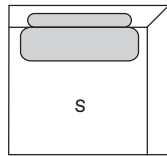

THE MOOD

SOFA: MK.1720

SOFA: MK.1720

Base / Tray

Sofá 2 assentos
2-Seater sofa

S

230 cm	Ref: TB230	86 cm
210 cm	Ref: TB210	76 cm
190 cm	Ref: TB190	66 cm

Extremidade
End

S

115 cm	Ref: BB115	86 cm
105 cm	Ref: BB105	76 cm
95 cm	Ref: BB095	66 cm

Extremidade
End

S

115 cm	Ref: AB115	86 cm
105 cm	Ref: AB105	76 cm
95 cm	Ref: AB095	66 cm

Extremidade 2 assentos
2-Seater End

S

201 cm	Ref: CB201	86 cm
181 cm	Ref: CB181	76 cm
161 cm	Ref: CB161	66 cm

Extremidade 2 assentos
2-Seater End

S

201 cm	Ref: DB201	86 cm
181 cm	Ref: DB181	76 cm
161 cm	Ref: DB161	66 cm

Centro
Center

S

86 cm	Ref: EB086	86 cm
76 cm	Ref: EB076	76 cm
66 cm	Ref: EB066	66 cm

Centro com base
Center with tray

S

121 cm	Ref: FB121	86 cm
111 cm	Ref: FB111	76 cm
101 cm	Ref: FB101	66 cm

Centro com base
Center with tray

S

121 cm	Ref: GB121	86 cm
111 cm	Ref: GB111	76 cm
101 cm	Ref: GB101	66 cm

Centro 2 assentos
2-Seater Center