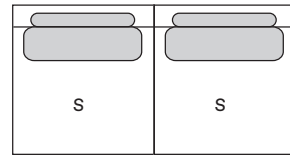

Extremidade 2 assentos
2-Seater End

S

201 cm	Ref: DB201	86 cm
181 cm	Ref: DB181	76 cm
161 cm	Ref: DB161	66 cm

Centro
Center

S

86 cm	Ref: EB086	86 cm
76 cm	Ref: EB076	76 cm
66 cm	Ref: EB066	66 cm

Centro com base
Center with tray

S

121 cm	Ref: FB121	86 cm
111 cm	Ref: FB111	76 cm
101 cm	Ref: FB101	66 cm

Centro com base
Center with tray

S

121 cm	Ref: GB121	86 cm
111 cm	Ref: GB111	76 cm
101 cm	Ref: GB101	66 cm

Centro 2 assentos
2-Seater Center

S

172 cm	Ref: HB172	86 cm
152 cm	Ref: HB152	76 cm
132 cm	Ref: HB132	66 cm

Centro 2 assentos com base
2-Seater Center with tray

S

207 cm	Ref: IB207	86 cm
187 cm	Ref: IB187	76 cm
167 cm	Ref: IB167	66 cm

Centro 2 assentos com base
2-Seater Center with tray