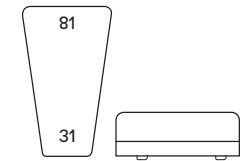

S

121 cm	Ref: FB121	86 cm
111 cm	Ref: FB111	76 cm
101 cm	Ref: FB101	66 cm

Centro com base
Center with tray

S

121 cm	Ref: GB121	86 cm
111 cm	Ref: GB111	76 cm
101 cm	Ref: GB101	66 cm

Centro 2 assentos
2-Seater Center

S

172 cm	Ref: HB172	86 cm
152 cm	Ref: HB152	76 cm
132 cm	Ref: HB132	66 cm

Centro 2 assentos com base
2-Seater Center with tray

S

207 cm	Ref: IB207	86 cm
187 cm	Ref: IB187	76 cm
167 cm	Ref: IB167	66 cm

Centro 2 assentos com base
2-Seater Center with tray

S

207 cm	Ref: JB207	86 cm
187 cm	Ref: JB187	76 cm
167 cm	Ref: JB167	66 cm

Puff
Ottoman

102 cm

102 x 102 cm	Ref: KB102
86 x 86 cm	Ref: KB086
76 x 76 cm	Ref: KB076

SOFA: MK.1720

Ângulo mesa / Angle table

Ângulo puff / Angle ottoman

Ref: RB081

Ref: SB081

Banqueta
Bench

S

165 cm	Ref: LB165	86 cm
155 cm	Ref: LB155	76 cm
145 cm	Ref: LB145	66 cm

Banqueta
Bench

S

165 cm	Ref: MB165	86 cm
155 cm	Ref: MB155	76 cm
145 cm	Ref: MB145	66 cm