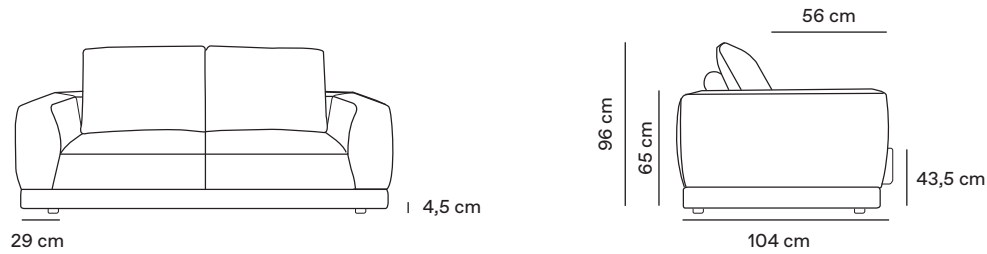

THE MOOD

SOFA: MK.1720

SOFA: MK.1720

Base / Tray

Sofá 2 assentos
2-Seater sofa

S

230 cm	Ref: TB230	86 cm
210 cm	Ref: TB210	76 cm
190 cm	Ref: TB190	66 cm

Extremidade
End

S

115 cm	Ref: BB115	86 cm
105 cm	Ref: BB105	76 cm
95 cm	Ref: BB095	66 cm

Extremidade
End

S

115 cm	Ref: AB115	86 cm
105 cm	Ref: AB105	76 cm
95 cm	Ref: AB095	66 cm

Extremidade 2 assentos
2-Seater End

S

201 cm	Ref: CB201	86 cm
181 cm	Ref: CB181	76 cm
161 cm	Ref: CB161	66 cm

Extremidade 2 assentos
2-Seater End

S

201 cm	Ref: DB201	86 cm
181 cm	Ref: DB181	76 cm
161 cm	Ref: DB161	66 cm

Centro
Center

S

86 cm	Ref: EB086	86 cm
76 cm	Ref: EB076	76 cm
66 cm	Ref: EB066	66 cm

Centro com base
Center with tray

S

121 cm	Ref: FB121	86 cm
111 cm	Ref: FB111	76 cm
101 cm	Ref: FB101	66 cm

Centro com base
Center with tray

S

121 cm	Ref: GB121	86 cm
111 cm	Ref: GB111	76 cm
101 cm	Ref: GB101	66 cm

Centro 2 assentos
2-Seater Center