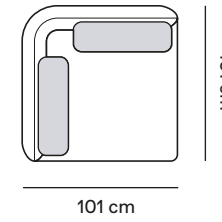

Extremidade assento duplo
Double seater End

S

215 cm	Ref: CL215	200 cm
195 cm	Ref: CL195	180 cm
175 cm	Ref: CL175	160 cm

Extremidade assento duplo
Double seater End

S

215 cm	Ref: DL215	200 cm
195 cm	Ref: DL195	180 cm
175 cm	Ref: DL175	160 cm

Chaise longue

160 cm

S

115 cm	Ref: PL115	100 cm
105 cm	Ref: PL105	90 cm
95 cm	Ref: PL095	80 cm

Chaise longue

160 cm

S

130 cm	Ref: RL130	100 cm
120 cm	Ref: RL120	90 cm
110 cm	Ref: RL110	80 cm

Chaise longue

160 cm

S

115 cm	Ref: QL115	100 cm
105 cm	Ref: QL105	90 cm
95 cm	Ref: QL095	80 cm

Canto
Corner

101 cm

101 cm

101cm x 101cm Ref: UL101

Canto
Corner

130 cm

130 cm

130cm x 130cm Ref: VL130