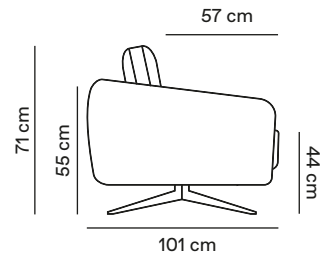

Extremidade assento duplo
Double seater End

S

215 cm	Ref: CL215	200 cm
195 cm	Ref: CL195	180 cm
175 cm	Ref: CL175	160 cm

Extremidade assento duplo
Double seater End

S

215 cm	Ref: DL215	200 cm
195 cm	Ref: DL195	180 cm
175 cm	Ref: DL175	160 cm

Centro
Center

S

100 cm	Ref: EL100	100 cm
90 cm	Ref: EL090	90 cm
80 cm	Ref: EL080	80 cm

Centro de assento duplo
Double seater center

S

200 cm	Ref: HL200	200 cm
180 cm	Ref: HL180	180 cm
160 cm	Ref: HL160	160 cm

Puff
Ottoman

100X100	Ref: KL100
90X90	Ref: KL090

Banqueta
Bench

S

190 cm	Ref: LL190	100 cm
160 cm	Ref: LL160	90 cm

Banqueta
Bench

S

190 cm	Ref: ML190	100 cm
160 cm	Ref: ML160	90 cm

SOFA: MK.1801

Cadeira / Armchair

Extremidade Angular
Angular End

S/D

243 cm	Ref: NL243	100/144cm
217 cm	Ref: NL217	90/138 cm
205 cm	Ref: NL205	80/132 cm

Extremidade Angular
Angular End

S/D

243 cm	Ref: OL243	100/144cm
217cm	Ref: OL217	90/138 cm
205 cm	Ref: OL205	80/132 cm