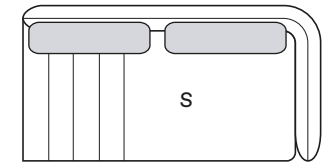

THE MOOD

SOFA: MK.1801

SOFA: MK.1801

Sofá assento duplo
Double seater sofa

S

230 cm	Ref: TL230	200 cm
210 cm	Ref: TL210	180 cm
190 cm	Ref: TL190	160 cm

Cadeirão
Armchair

S

84 cm	Ref: NL084	56 cm
-------	------------	-------

Extremidade
End

S

115 cm	Ref: AL115	100 cm
105 cm	Ref: AL105	90 cm
95 cm	Ref: AL095	80 cm

Extremidade
End

S

115 cm	Ref: BL115	100 cm
105 cm	Ref: BL105	90 cm
95 cm	Ref: BL095	80 cm

Extremidade assento duplo
Double seater End

S

215 cm	Ref: CL215	200 cm
195 cm	Ref: CL195	180 cm
175 cm	Ref: CL175	160 cm

Extremidade assento duplo
Double seater End

S

215 cm	Ref: DL215	200 cm
195 cm	Ref: DL195	180 cm
175 cm	Ref: DL175	160 cm

Centro
Center

S

100 cm	Ref: EL100	100 cm
90 cm	Ref: EL090	90 cm
80 cm	Ref: EL080	80 cm

Centro de assento duplo
Double seater center

S

200 cm	Ref: HL200	200 cm
180 cm	Ref: HL180	180 cm
160 cm	Ref: HL160	160 cm