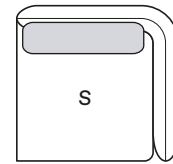

84 cm	Ref: NL084	56 cm
-------	------------	-------

Extremidade
End

S

115 cm	Ref: AL115	100 cm
105 cm	Ref: AL105	90 cm
95 cm	Ref: AL095	80 cm

Extremidade
End

S

115 cm	Ref: BL115	100 cm
105 cm	Ref: BL105	90 cm
95 cm	Ref: BL095	80 cm

Extremidade assento duplo
Double seater End

S

215 cm	Ref: CL215	200 cm
195 cm	Ref: CL195	180 cm
175 cm	Ref: CL175	160 cm

Extremidade assento duplo
Double seater End

S

215 cm	Ref: DL215	200 cm
195 cm	Ref: DL195	180 cm
175 cm	Ref: DL175	160 cm

Centro
Center

S

100 cm	Ref: EL100	100 cm
90 cm	Ref: EL090	90 cm
80 cm	Ref: EL080	80 cm

Centro de assento duplo
Double seater center

S

200 cm	Ref: HL200	200 cm
180 cm	Ref: HL180	180 cm
160 cm	Ref: HL160	160 cm