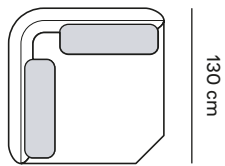

Chaise longue

160 cm

S

115 cm	Ref: PL115	100 cm
105 cm	Ref: PL105	90 cm
95 cm	Ref: PL095	80 cm

Chaise longue

160 cm

S

130 cm	Ref: RL130	100 cm
120 cm	Ref: RL120	90 cm
110 cm	Ref: RL110	80 cm

Chaise longue

160 cm

S

115 cm	Ref: QL115	100 cm
105 cm	Ref: QL105	90 cm
95 cm	Ref: QL095	80 cm

Canto
Corner

101 cm

101 cm

101cm x 101cm Ref: UL101

Canto
Corner

130 cm

130 cm

130cm x 130cm Ref: VL130