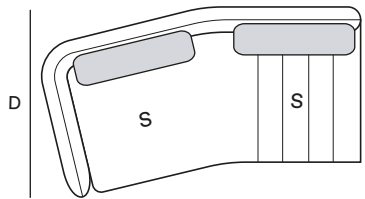

Centro
Center

S

100 cm	Ref: EL100	100 cm
90 cm	Ref: EL090	90 cm
80 cm	Ref: EL080	80 cm

Centro de assento duplo
Double seater center

S

200 cm	Ref: HL200	200 cm
180 cm	Ref: HL180	180 cm
160 cm	Ref: HL160	160 cm

Puff
Ottoman

100X100	Ref: KL100
90X90	Ref: KL090

Banqueta
Bench

S

190 cm	Ref: LL190	100 cm
160 cm	Ref: LL160	90 cm

Banqueta
Bench

S

190 cm	Ref: ML190	100 cm
160 cm	Ref: ML160	90 cm

SOFA: MK.1801

Cadeira / Armchair

Extremidade Angular
Angular End

S/D

243 cm	Ref: NL243	100/144cm
217 cm	Ref: NL217	90/138 cm
205 cm	Ref: NL205	80/132 cm

Extremidade Angular
Angular End

S/D

243 cm	Ref: OL243	100/144cm
217cm	Ref: OL217	90/138 cm
205 cm	Ref: OL205	80/132 cm