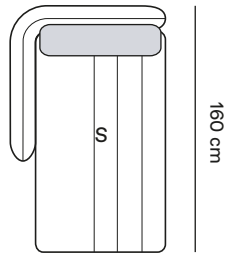

Extremidade assento duplo
Double seater End

S

215 cm	Ref: CL215	200 cm
195 cm	Ref: CL195	180 cm
175 cm	Ref: CL175	160 cm

Extremidade assento duplo
Double seater End

S

215 cm	Ref: DL215	200 cm
195 cm	Ref: DL195	180 cm
175 cm	Ref: DL175	160 cm

Puff
Ottoman

100X100	Ref: KL100
90X90	Ref: KL090

Banqueta
Bench

S

190 cm	Ref: LL190	100 cm
160 cm	Ref: LL160	90 cm

Banqueta
Bench

S

190 cm	Ref: ML190	100 cm
160 cm	Ref: ML160	90 cm

SOFA: MK.1801

Cadeira / Armchair

Extremidade Angular
Angular End

S/D

243 cm	Ref: NL243	100/144cm
217 cm	Ref: NL217	90/138 cm
205 cm	Ref: NL205	80/132 cm

Extremidade Angular
Angular End

S/D

243 cm	Ref: OL243	100/144cm
217cm	Ref: OL217	90/138 cm
205 cm	Ref: OL205	80/132 cm

Chaise longue

160 cm

S

115 cm	Ref: PL115	100 cm
105 cm	Ref: PL105	90 cm
95 cm	Ref: PL095	80 cm

Chaise longue

160 cm

S

130 cm	Ref: RL130	100 cm
120 cm	Ref: RL120	90 cm
110 cm	Ref: RL110	80 cm