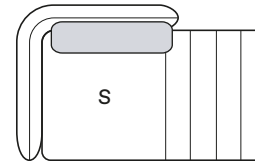

Extremidade assento duplo
Double seater End

S

215 cm	Ref: CL215	200 cm
195 cm	Ref: CL195	180 cm
175 cm	Ref: CL175	160 cm

Extremidade assento duplo
Double seater End

S

215 cm	Ref: DL215	200 cm
195 cm	Ref: DL195	180 cm
175 cm	Ref: DL175	160 cm

Centro
Center

S

100 cm	Ref: EL100	100 cm
90 cm	Ref: EL090	90 cm
80 cm	Ref: EL080	80 cm

Centro de assento duplo
Double seater center

S

200 cm	Ref: HL200	200 cm
180 cm	Ref: HL180	180 cm
160 cm	Ref: HL160	160 cm

Puff
Ottoman

100X100	Ref: KL100
90X90	Ref: KL090

Banqueta
Bench

S

190 cm	Ref: LL190	100 cm
160 cm	Ref: LL160	90 cm

Banqueta
Bench

S

190 cm	Ref: ML190	100 cm
160 cm	Ref: ML160	90 cm