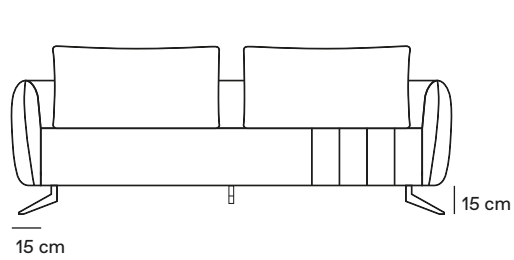

84 cm	Ref: NL084	56 cm
-------	------------	-------

Extremidade
End

S

115 cm	Ref: AL115	100 cm
105 cm	Ref: AL105	90 cm
95 cm	Ref: AL095	80 cm

Extremidade
End

S

115 cm	Ref: BL115	100 cm
105 cm	Ref: BL105	90 cm
95 cm	Ref: BL095	80 cm

Centro
Center

S

100 cm	Ref: EL100	100 cm
90 cm	Ref: EL090	90 cm
80 cm	Ref: EL080	80 cm

Centro de assento duplo
Double seater center

S

200 cm	Ref: HL200	200 cm
180 cm	Ref: HL180	180 cm
160 cm	Ref: HL160	160 cm

Puff
Ottoman

100X100	Ref: KL100
90X90	Ref: KL090

Banqueta
Bench

S

190 cm	Ref: LL190	100 cm
160 cm	Ref: LL160	90 cm

Banqueta
Bench

S

190 cm	Ref: ML190	100 cm
160 cm	Ref: ML160	90 cm

SOFA: MK.1801

Cadeira / Armchair

Extremidade Angular
Angular End

S/D

243 cm	Ref: NL243	100/144cm
217 cm	Ref: NL217	90/138 cm
205 cm	Ref: NL205	80/132 cm

Extremidade Angular
Angular End

S/D

243 cm	Ref: OL243	100/144cm
217cm	Ref: OL217	90/138 cm
205 cm	Ref: OL205	80/132 cm