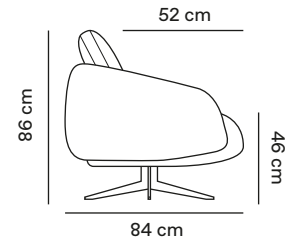

Extremidade assento duplo
Double seater End

S

215 cm	Ref: CL215	200 cm
195 cm	Ref: CL195	180 cm
175 cm	Ref: CL175	160 cm

Extremidade assento duplo
Double seater End

S

215 cm	Ref: DL215	200 cm
195 cm	Ref: DL195	180 cm
175 cm	Ref: DL175	160 cm

Centro
Center

S

100 cm	Ref: EL100	100 cm
90 cm	Ref: EL090	90 cm
80 cm	Ref: EL080	80 cm

Centro de assento duplo
Double seater center

S

200 cm	Ref: HL200	200 cm
180 cm	Ref: HL180	180 cm
160 cm	Ref: HL160	160 cm

Puff
Ottoman

100X100	Ref: KL100
90X90	Ref: KL090

Banqueta
Bench

S

190 cm	Ref: LL190	100 cm
160 cm	Ref: LL160	90 cm

Banqueta
Bench

S

190 cm	Ref: ML190	100 cm
160 cm	Ref: ML160	90 cm

SOFA: MK.1801

Cadeira / Armchair

Extremidade Angular
Angular End

S/D

243 cm	Ref: NL243	100/144cm
217 cm	Ref: NL217	90/138 cm
205 cm	Ref: NL205	80/132 cm

Extremidade Angular
Angular End

S/D

243 cm	Ref: OL243	100/144cm
217cm	Ref: OL217	90/138 cm
205 cm	Ref: OL205	80/132 cm