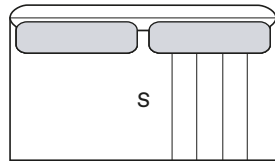

84 cm	Ref: NL084	56 cm
-------	------------	-------

Extremidade
End

S

115 cm	Ref: AL115	100 cm
105 cm	Ref: AL105	90 cm
95 cm	Ref: AL095	80 cm

Extremidade
End

S

115 cm	Ref: BL115	100 cm
105 cm	Ref: BL105	90 cm
95 cm	Ref: BL095	80 cm

Extremidade assento duplo
Double seater End

S

215 cm	Ref: CL215	200 cm
195 cm	Ref: CL195	180 cm
175 cm	Ref: CL175	160 cm

Extremidade assento duplo
Double seater End

S

215 cm	Ref: DL215	200 cm
195 cm	Ref: DL195	180 cm
175 cm	Ref: DL175	160 cm

Centro
Center

S

100 cm	Ref: EL100	100 cm
90 cm	Ref: EL090	90 cm
80 cm	Ref: EL080	80 cm

Centro de assento duplo
Double seater center

S

200 cm	Ref: HL200	200 cm
180 cm	Ref: HL180	180 cm
160 cm	Ref: HL160	160 cm