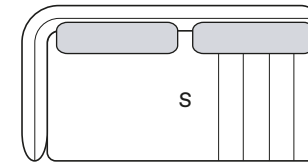

THE MOOD

SOFA: MK.1801

SOFA: MK.1801

Sofá assento duplo
Double seater sofa

S

230 cm	Ref: TL230	200 cm
210 cm	Ref: TL210	180 cm
190 cm	Ref: TL190	160 cm

Cadeirão
Armchair

S

84 cm	Ref: NL084	56 cm
-------	------------	-------

Extremidade
End

S

115 cm	Ref: AL115	100 cm
105 cm	Ref: AL105	90 cm
95 cm	Ref: AL095	80 cm

Extremidade
End

S

115 cm	Ref: BL115	100 cm
105 cm	Ref: BL105	90 cm
95 cm	Ref: BL095	80 cm

Extremidade assento duplo
Double seater End

S

215 cm	Ref: CL215	200 cm
195 cm	Ref: CL195	180 cm
175 cm	Ref: CL175	160 cm

Extremidade assento duplo
Double seater End

S

215 cm	Ref: DL215	200 cm
195 cm	Ref: DL195	180 cm
175 cm	Ref: DL175	160 cm

Centro
Center

S

100 cm	Ref: EL100	100 cm
90 cm	Ref: EL090	90 cm
80 cm	Ref: EL080	80 cm

Centro de assento duplo
Double seater center

S

200 cm	Ref: HL200	200 cm
180 cm	Ref: HL180	180 cm
160 cm	Ref: HL160	160 cm