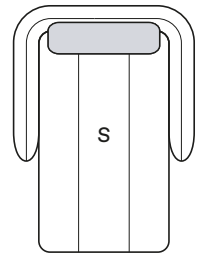

SOFA: MK.1801

Cadeira / Armchair

Extremidade Angular
Angular End

S/D

243 cm	Ref: NL243	100/144cm
217 cm	Ref: NL217	90/138 cm
205 cm	Ref: NL205	80/132 cm

Extremidade Angular
Angular End

S/D

243 cm	Ref: OL243	100/144cm
217cm	Ref: OL217	90/138 cm
205 cm	Ref: OL205	80/132 cm

Chaise longue

160 cm

S

115 cm	Ref: PL115	100 cm
105 cm	Ref: PL105	90 cm
95 cm	Ref: PL095	80 cm

Chaise longue

160 cm

S

130 cm	Ref: RL130	100 cm
120 cm	Ref: RL120	90 cm
110 cm	Ref: RL110	80 cm

Chaise longue

160 cm

S

115 cm	Ref: QL115	100 cm
105 cm	Ref: QL105	90 cm
95 cm	Ref: QL095	80 cm

Canto
Corner

101 cm

101 cm

101cm x 101cm Ref: UL101