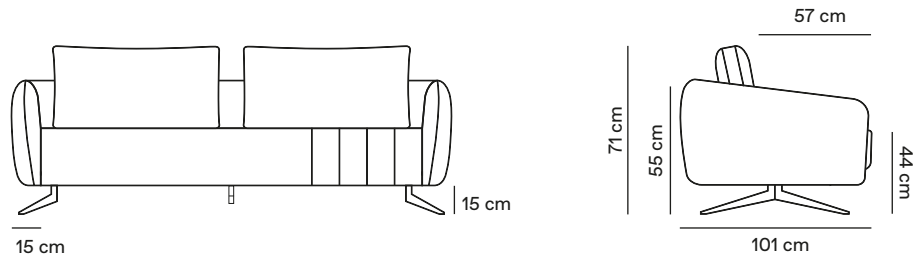

THE MOOD

SOFA: MK.1801

SOFA: MK.1801

Sofá assento duplo
Double seater sofa

S

230 cm	Ref: TL230	200 cm
210 cm	Ref: TL210	180 cm
190 cm	Ref: TL190	160 cm

Cadeirão
Armchair

S

84 cm	Ref: NL084	56 cm
-------	------------	-------

Extremidade
End

S

115 cm	Ref: AL115	100 cm
105 cm	Ref: AL105	90 cm
95 cm	Ref: AL095	80 cm

Extremidade
End

S

115 cm	Ref: BL115	100 cm
105 cm	Ref: BL105	90 cm
95 cm	Ref: BL095	80 cm

Extremidade assento duplo
Double seater End

S

215 cm	Ref: CL215	200 cm
195 cm	Ref: CL195	180 cm
175 cm	Ref: CL175	160 cm

Extremidade assento duplo
Double seater End

S

215 cm	Ref: DL215	200 cm
195 cm	Ref: DL195	180 cm
175 cm	Ref: DL175	160 cm

Centro
Center

S

100 cm	Ref: EL100	100 cm
90 cm	Ref: EL090	90 cm
80 cm	Ref: EL080	80 cm

Centro de assento duplo
Double seater center

S

200 cm	Ref: HL200	200 cm
180 cm	Ref: HL180	180 cm
160 cm	Ref: HL160	160 cm