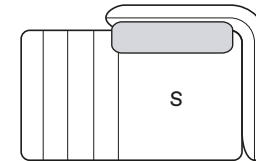

Centro
Center

S

100 cm	Ref: EL100	100 cm
90 cm	Ref: EL090	90 cm
80 cm	Ref: EL080	80 cm

Centro de assento duplo
Double seater center

S

200 cm	Ref: HL200	200 cm
180 cm	Ref: HL180	180 cm
160 cm	Ref: HL160	160 cm

Puff
Ottoman

100X100	Ref: KL100
90X90	Ref: KL090

Banqueta
Bench

S

190 cm	Ref: LL190	100 cm
160 cm	Ref: LL160	90 cm

Banqueta
Bench

S

190 cm	Ref: ML190	100 cm
160 cm	Ref: ML160	90 cm

SOFA: MK.1801

Cadeira / Armchair

Extremidade Angular
Angular End

S/D

243 cm	Ref: NL243	100/144cm
217 cm	Ref: NL217	90/138 cm
205 cm	Ref: NL205	80/132 cm

Extremidade Angular
Angular End

S/D

243 cm	Ref: OL243	100/144cm
217cm	Ref: OL217	90/138 cm
205 cm	Ref: OL205	80/132 cm