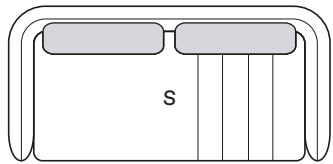

THE MOOD

SOFA: MK.1801

SOFA: MK.1801

Sofá assento duplo
Double seater sofa

S

230 cm	Ref: TL230	200 cm
210 cm	Ref: TL210	180 cm
190 cm	Ref: TL190	160 cm

Cadeirão
Armchair

S

84 cm	Ref: NL084	56 cm
-------	------------	-------

Extremidade
End

S

115 cm	Ref: AL115	100 cm
105 cm	Ref: AL105	90 cm
95 cm	Ref: AL095	80 cm

Extremidade
End

S

115 cm	Ref: BL115	100 cm
105 cm	Ref: BL105	90 cm
95 cm	Ref: BL095	80 cm

Extremidade assento duplo
Double seater End

S

215 cm	Ref: CL215	200 cm
195 cm	Ref: CL195	180 cm
175 cm	Ref: CL175	160 cm

Extremidade assento duplo
Double seater End

S

215 cm	Ref: DL215	200 cm
195 cm	Ref: DL195	180 cm
175 cm	Ref: DL175	160 cm

Centro
Center

S

100 cm	Ref: EL100	100 cm
90 cm	Ref: EL090	90 cm
80 cm	Ref: EL080	80 cm

Centro de assento duplo
Double seater center

S

200 cm	Ref: HL200	200 cm
180 cm	Ref: HL180	180 cm
160 cm	Ref: HL160	160 cm