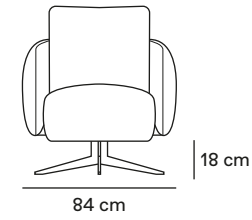

Extremidade assento duplo
Double seater End

S

215 cm	Ref: CL215	200 cm
195 cm	Ref: CL195	180 cm
175 cm	Ref: CL175	160 cm

Extremidade assento duplo
Double seater End

S

215 cm	Ref: DL215	200 cm
195 cm	Ref: DL195	180 cm
175 cm	Ref: DL175	160 cm

Centro
Center

S

100 cm	Ref: EL100	100 cm
90 cm	Ref: EL090	90 cm
80 cm	Ref: EL080	80 cm

Centro de assento duplo
Double seater center

S

200 cm	Ref: HL200	200 cm
180 cm	Ref: HL180	180 cm
160 cm	Ref: HL160	160 cm

Puff
Ottoman

100X100	Ref: KL100
90X90	Ref: KL090

Banqueta
Bench

S

190 cm	Ref: LL190	100 cm
160 cm	Ref: LL160	90 cm

Banqueta
Bench

S

190 cm	Ref: ML190	100 cm
160 cm	Ref: ML160	90 cm

SOFA: MK.1801

Cadeira / Armchair

Extremidade Angular
Angular End

S/D

243 cm	Ref: NL243	100/144cm
217 cm	Ref: NL217	90/138 cm
205 cm	Ref: NL205	80/132 cm

Extremidade Angular
Angular End

S/D

243 cm	Ref: OL243	100/144cm
217cm	Ref: OL217	90/138 cm
205 cm	Ref: OL205	80/132 cm