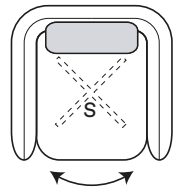

Cadeirão
Armchair