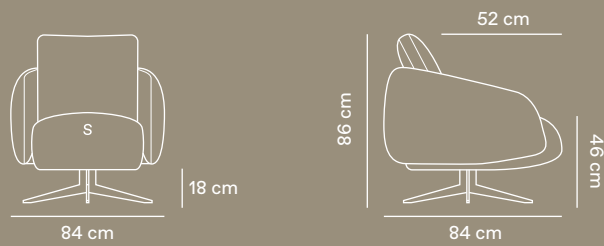

THE MOOD

ARMCHAIR: MK.1801

Cadeira / Armchair

S

84 cm

Ref: NL084

56 cm