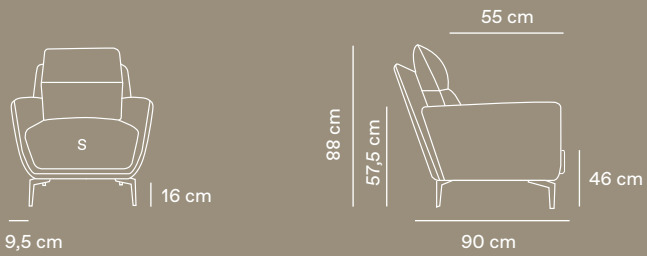

# ARMCHAIR: MK.1857

Cadeiraão / Armchair

S

80 cm

Ref: A1080

60 cm