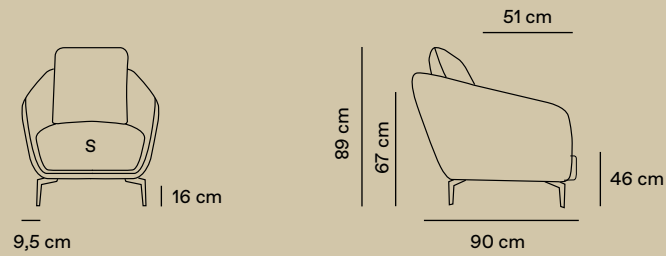

THE MOOD

ARMCHAIR: MK.1977

Cadeira / Armchair

S

80 cm

Ref: AK080

60 cm